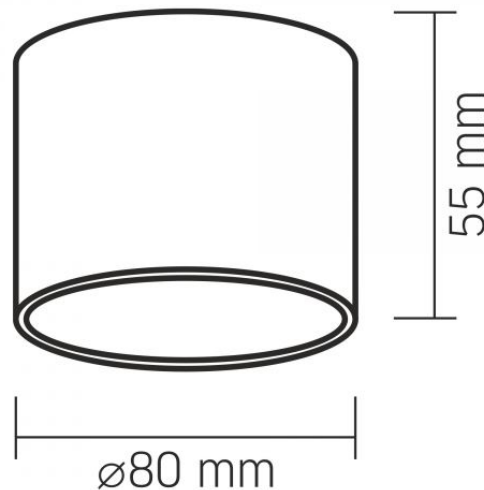

INDEX: VL-SPF26A-W

We reserve the right to make technical changes. The data contained in this material is not legally binding.

Allegro opt Sp. z o.o., ul. Mierzeja Wiślana 11,
30-732 Krakow, Poland.