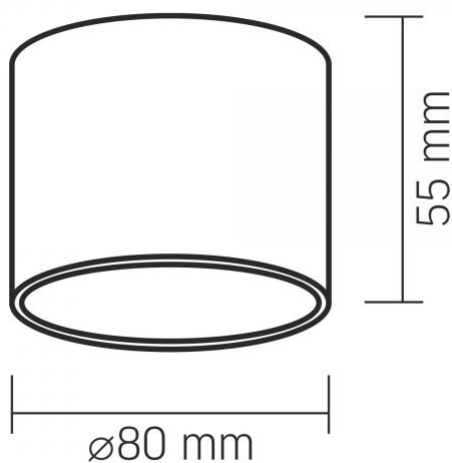

Dimensions

EAN 4820246485883

Height 55 mm

VIDEX for GX53 lamp VL-SPF26A-B

INDEX: VL-SPF26A-B

Depth 80 mm

Width 80 mm

In the package 1 pc.

Outer box 50 pcs.

Unit nett weight 130g

Signs marking goods

Packaging marking CE, Utilization

INDEX: VL-SPF26A-B

We reserve the right to make technical changes. The data contained in this material is not legally binding.