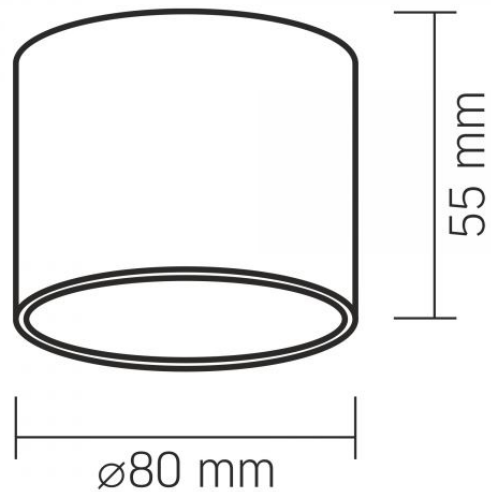

INDEX: VL-SPF26A-B

We reserve the right to make technical changes. The data contained in this material is not legally binding.

Allegro opt Sp. z o.o., ul. Mierzeja Wiślana 11,
30-732 Krakow, Poland.