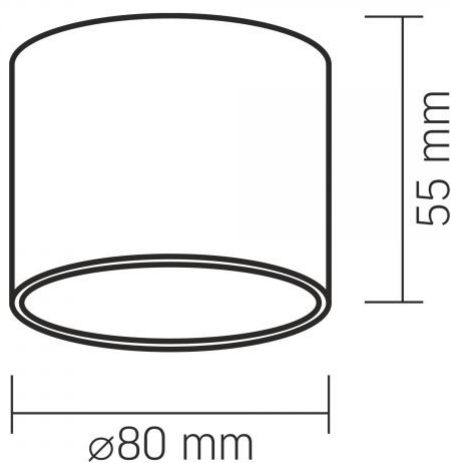

Dimensions

EAN 4820246485883

In the package 1 pc.

VIDEX for GX53 lamp VL-SPF26A-B

INDEX: VL-SPF26A-B

Height 55 mm

Outer box 50 pcs.

Width 80 mm

Depth 80 mm

Unit nett weight 130g

Signs marking goods

Packaging marking CE, Utilization

INDEX: VL-SPF26A-B

We reserve the right to make technical changes. The data contained in this material is not legally binding.