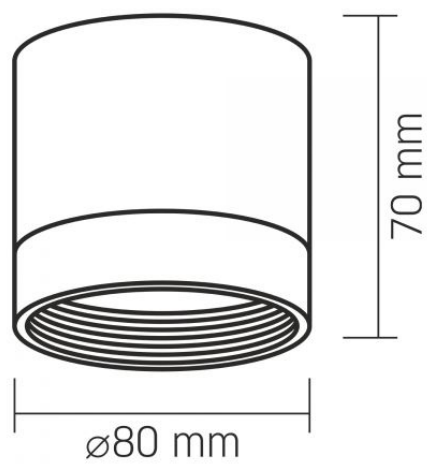

INDEX: VL-SPF25A-W

We reserve the right to make technical changes. The data contained in this material is not legally binding.

Allegro opt Sp. z o.o., ul. Mierzeja Wiślana 11,
30-732 Krakow, Poland.