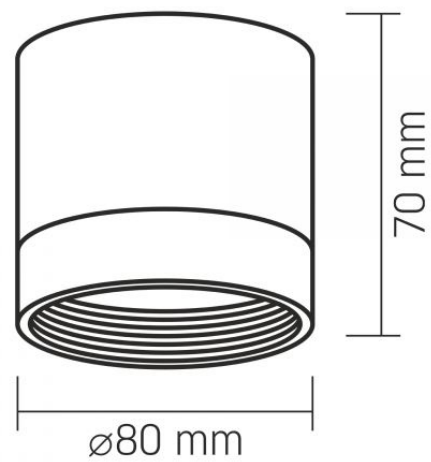

VIDEX®

VIDEX for GX53 lamp VL-SPF25A-W

INDEX: VL-SPF25A-W

We reserve the right to make technical changes. The data contained in this material is not legally binding.

Allegro opt Sp. z o.o., ul. Mierzeja Wiślana 11,
30-732 Krakow, Poland.