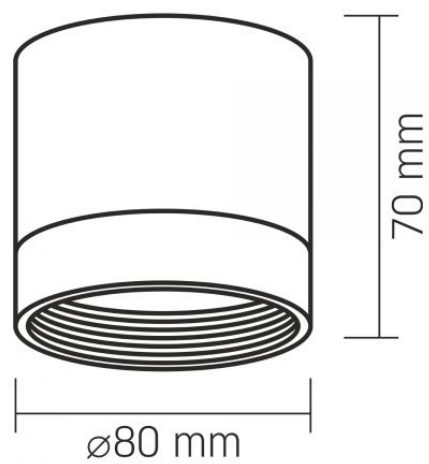

INDEX: VL-SPF25A-W

We reserve the right to make technical changes. The data contained in this material is not legally binding.

Allegro opt Sp. z o.o., ul. Mierzeja Wiślana 11,
30-732 Krakow, Poland.