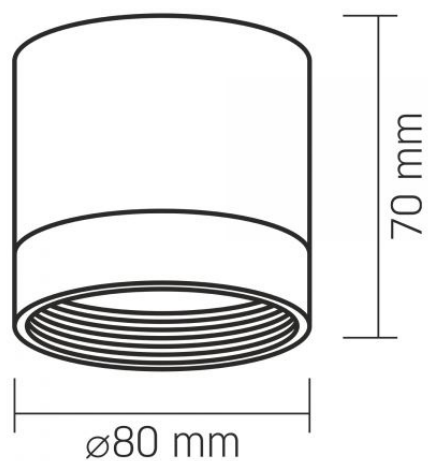

VIDEX®

VIDEX for GX53 lamp VL-SPF25A-B

INDEX: VL-SPF25A-B

We reserve the right to make technical changes. The data contained in this material is not legally binding.

Allegro opt Sp. z o.o., ul. Mierzeja Wiślana 11,
30-732 Krakow, Poland.