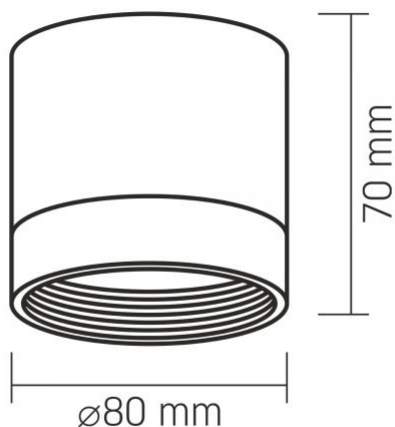

INDEX: VL-SPF25A-B

We reserve the right to make technical changes. The data contained in this material is not legally binding.

Allegro opt Sp. z o.o., ul. Mierzeja Wiślana 11,
30-732 Krakow, Poland.

The product must be used indoors

Protection against electric shock class I. A product in which the means of protection against electric shock, in addition to the main insulation, is an additional protective circuit connected to the grounding of the power supply network

The product meets the requirements of EU directives

It is forbidden to throw away waste equipment marked with the symbol of a crossed-out bin with other waste

The product withstands a medium impact (e.g., from a blunt object)

Operating temperatures range

The product does not contain mercury

Class of protection against dust and moisture. Protection against solid objects larger than 12 mm; no protection against moisture