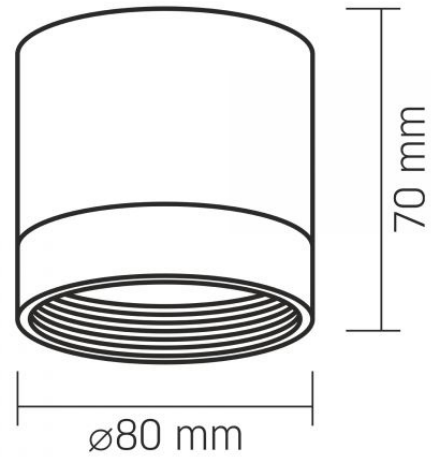

VIDEX®

VIDEX for GX53 lamp VL-SPF25A-B

INDEX: VL-SPF25A-B

We reserve the right to make technical changes. The data contained in this material is not legally binding.

Allegro opt Sp. z o.o., ul. Mierzeja Wiślana 11,
30-732 Krakow, Poland.