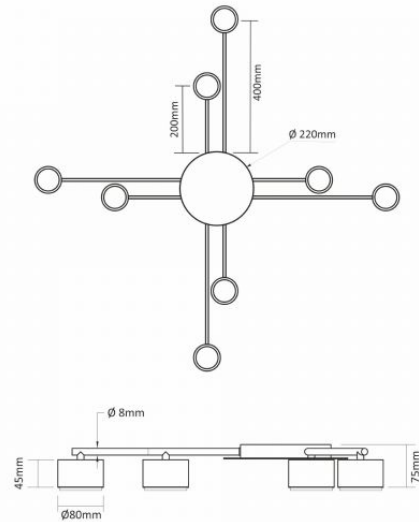

INDEX: VL-SPF22B-W

We reserve the right to make technical changes. The data contained in this material is not legally binding.

Allegro opt Sp. z o.o., ul. Mierzeja Wiślana 11,
30-732 Krakow, Poland.