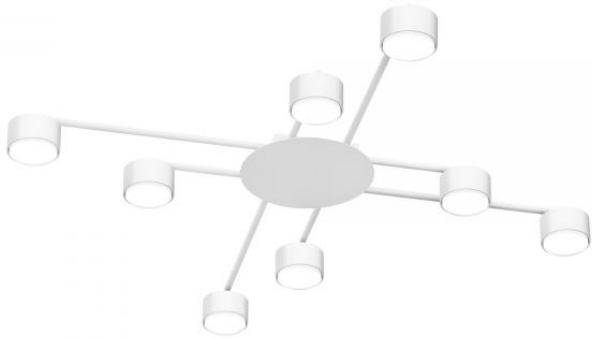

INDEX: VL-SPF22B-W

We reserve the right to make technical changes. The data contained in this material is not legally binding.

Allegro opt Sp. z o.o., ul. Mierzeja Wiślana 11,
30-732 Krakow, Poland.