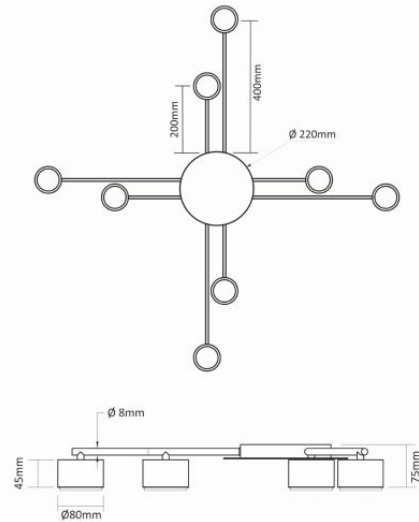

Housing colour White

Operating temperature range -25° +50°C

Mercury content Does not contain

Ingress protection IP20

Housing material Aluminum, Iron alloy

Dimensions

EAN 4820246484787

VIDEX for 8xGX53 lamp VL-SPF22B-W

INDEX: VL-SPF22B-W

Height	45 mm, 30 mm
Width	220 mm, 80 mm
Depth	80 mm, 200 mm, 400 mm
Outer box	5 pcs.
In the package	1 pc.

Signs marking goods

Packaging marking CE, Utilization

INDEX: VL-SPF22B-W

We reserve the right to make technical changes. The data contained in this material is not legally binding.