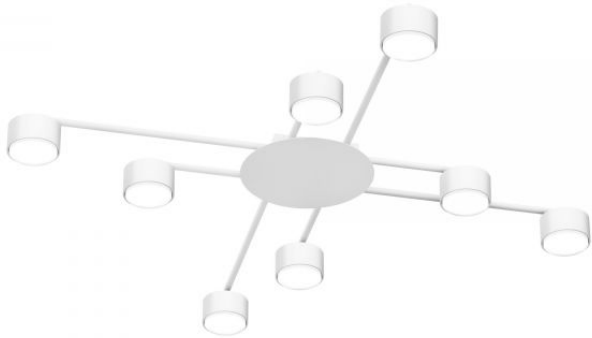

Housing colour White

Operating temperature range -25° +50°C

Mercury content Does not contain

Ingress protection IP20

Housing material Aluminum, Iron alloy

Dimensions

EAN 4820246484787

VIDEX for 8xGX53 lamp VL-SPF22B-W

INDEX: VL-SPF22B-W

Height	45 mm, 30 mm
Width	220 mm, 80 mm
Depth	80 mm, 200 mm, 400 mm
Outer box	5 pcs.
In the package	1 pc.

Signs marking goods

Packaging marking CE, Utilization

INDEX: VL-SPF22B-W

We reserve the right to make technical changes. The data contained in this material is not legally binding.