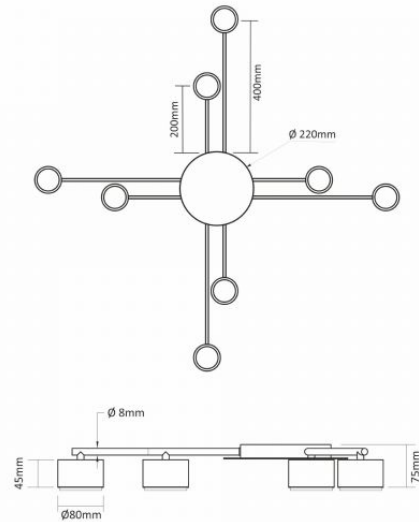

Housing colour White

Operating temperature range -25° +50°C

Mercury content Does not contain

Ingress protection IP20

Housing material Aluminum, Iron alloy

Dimensions

EAN 4820246484787

VIDEX for 8xGX53 lamp VL-SPF22B-W

INDEX: VL-SPF22B-W

Height	45 mm, 30 mm
Width	220 mm, 80 mm
Depth	80 mm, 200 mm, 400 mm
In the package	1 pc.
Outer box	5 pcs.

Signs marking goods

Packaging marking CE, Utilization

INDEX: VL-SPF22B-W

We reserve the right to make technical changes. The data contained in this material is not legally binding.