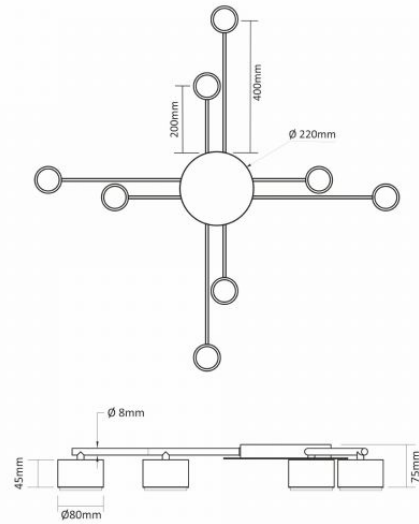

INDEX: VL-SPF22B-B

We reserve the right to make technical changes. The data contained in this material is not legally binding.

Allegro opt Sp. z o.o., ul. Mierzeja Wiślana 11,
30-732 Krakow, Poland.