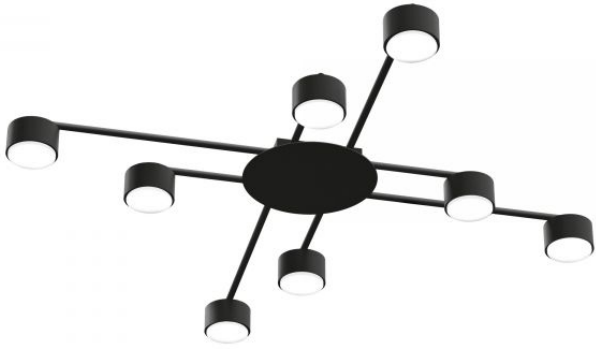

INDEX: VL-SPF22B-B

We reserve the right to make technical changes. The data contained in this material is not legally binding.

Allegro opt Sp. z o.o., ul. Mierzeja Wiślana 11,
30-732 Krakow, Poland.