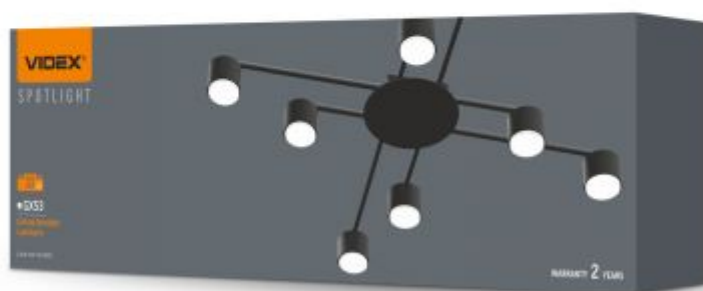

TECHNICAL CARD

Ceiling spotlight luminaire

Pursuant to the provisions of the WEEE Act, it is forbidden to put waste equipment marked with the symbol of a crossed out bin together with other waste. The user, wishing to get rid of electronic and electrical equipment, is obliged to return it to a waste equipment collection point. There are no hazardous components in the equipment that have a particularly negative impact on the environment and human health.

VIDEX®

IK07

-25° +50°C

Free

IP20

WARRANTY 2 YEARS

General parameters

Light source replaceable end user

Impact protection IK07

Housing colour Black

Operating temperature range -25° +50°C

Mercury content Does not contain

Ingress protection IP20

Housing material Aluminum, Iron alloy

Dimensions

EAN 4820246484770

VIDEX for 8xGX53 lamp VL-SPF22B-B

INDEX: VL-SPF22B-B

Height	45 mm, 30 mm
Width	220 mm, 80 mm
Depth	80 mm, 200 mm, 400 mm
In the package	1 pc.
Outer box	5 pcs.

Signs marking goods

Packaging marking CE, Utilization