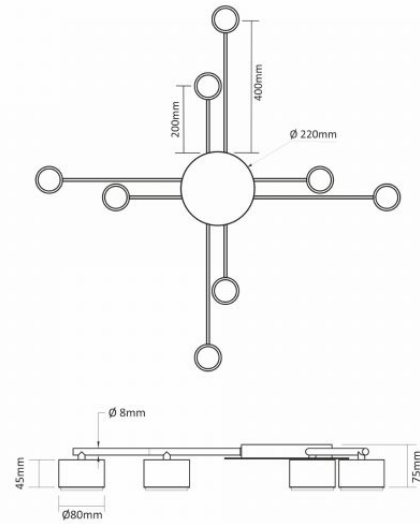

VIDEX®

VIDEX for 8xGX53 lamp VL-SPF22B-B

INDEX: VL-SPF22B-B

We reserve the right to make technical changes. The data contained in this material is not legally binding.

Allegro opt Sp. z o.o., ul. Mierzeja Wiślana 11,
30-732 Krakow, Poland.

Date: 23.02.2025