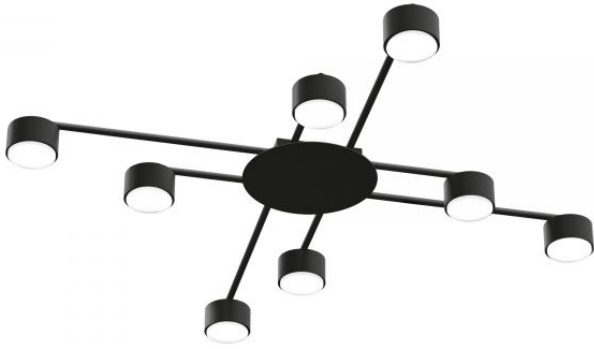

VIDEX®

VIDEX for 8xGX53 lamp VL-SPF22B-B

INDEX: VL-SPF22B-B

We reserve the right to make technical changes. The data contained in this material is not legally binding.

Allegro opt Sp. z o.o., ul. Mierzeja Wiślana 11,
30-732 Krakow, Poland.

Date: 23.02.2025