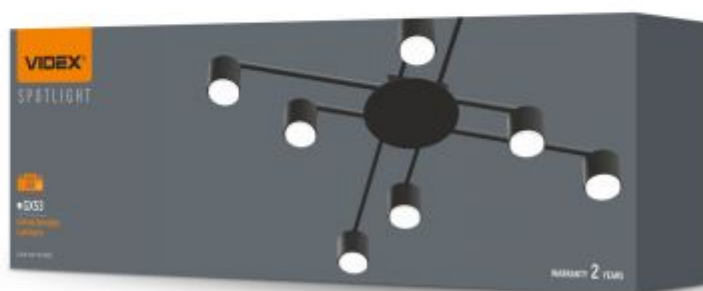

## TECHNICAL CARD

Ceiling spotlight luminaire

Pursuant to the provisions of the WEEE Act, it is forbidden to put waste equipment marked with the symbol of a crossed out bin together with other waste. The user, wishing to get rid of electronic and electrical equipment, is obliged to return it to a waste equipment collection point. There are no hazardous components in the equipment that have a particularly negative impact on the environment and human health.

# VIDEX®

IK07

-25° +50°C

Free

IP20