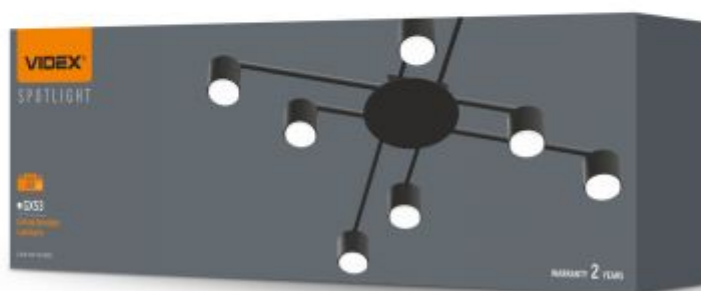

TECHNICAL CARD

Ceiling spotlight luminaire

Pursuant to the provisions of the WEEE Act, it is forbidden to put waste equipment marked with the symbol of a crossed out bin together with other waste. The user, wishing to get rid of electronic and electrical equipment, is obliged to return it to a waste equipment collection point. There are no hazardous components in the equipment that have a particularly negative impact on the environment and human health.

VIDEX®

IK07

-25° +50°C

Free

IP20

WARRANTY 2 YEARS

General parameters

Light source replaceable end user

Housing colour Black

Impact protection IK07

Operating temperature range -25° +50°C

Mercury content Does not contain

Ingress protection IP20

Housing material Aluminum, Iron alloy

Dimensions

EAN 4820246484770

VIDEX for 8xGX53 lamp VL-SPF22B-B

INDEX: VL-SPF22B-B

| | |
|-----------------------|-----------------------|
| Height | 45 mm, 30 mm |
| Width | 220 mm, 80 mm |
| Depth | 80 mm, 200 mm, 400 mm |
| In the package | 1 pc. |
| Outer box | 5 pcs. |