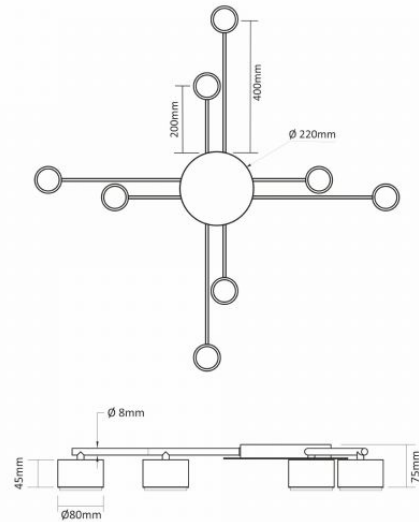

INDEX: VL-SPF22B-B

We reserve the right to make technical changes. The data contained in this material is not legally binding.

Allegro opt Sp. z o.o., ul. Mierzeja Wiślana 11,
30-732 Krakow, Poland.