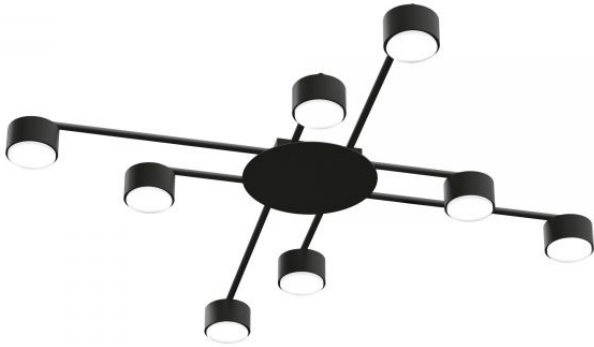

INDEX: VL-SPF22B-B

We reserve the right to make technical changes. The data contained in this material is not legally binding.

Allegro opt Sp. z o.o., ul. Mierzeja Wiślana 11,
30-732 Krakow, Poland.