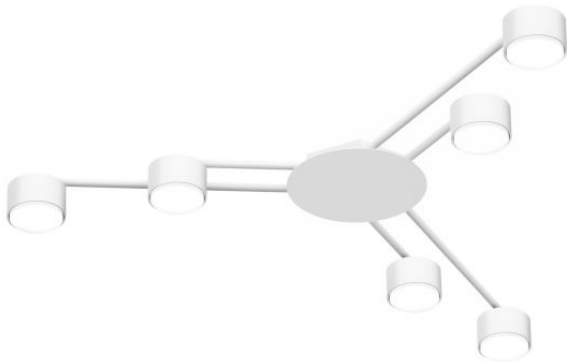

VIDEX®

VIDEX for 6xGX53 lamp VL-SPF21B-W

INDEX: VL-SPF21B-W

We reserve the right to make technical changes. The data contained in this material is not legally binding.

Allegro opt Sp. z o.o., ul. Mierzeja Wiślana 11,
30-732 Krakow, Poland.