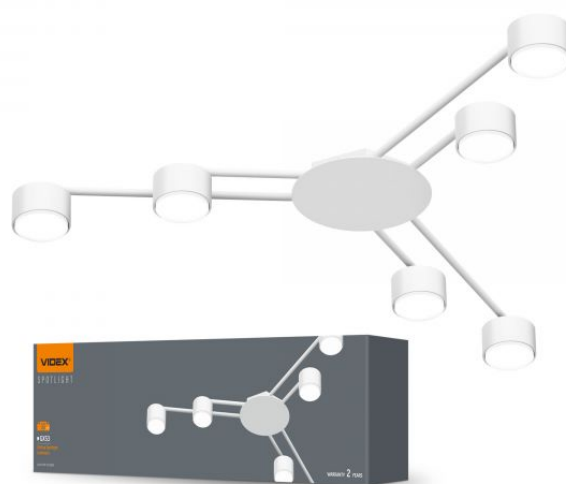

Impact protection IK07

Housing colour White

Operating temperature range -25° +50°C

Mercury content Does not contain

Ingress protection IP20

Housing material Aluminum, Iron alloy

Dimensions

EAN 4820246484763

VIDEX for 6xGX53 lamp VL-SPF21B-W

INDEX: VL-SPF21B-W

Height	45 mm, 30 mm
Width	80 mm, 200 mm
Depth	80 mm, 200 mm, 400 mm
In the package	1 pc.
Outer box	5 pcs.

Signs marking goods

Packaging marking CE, Utilization