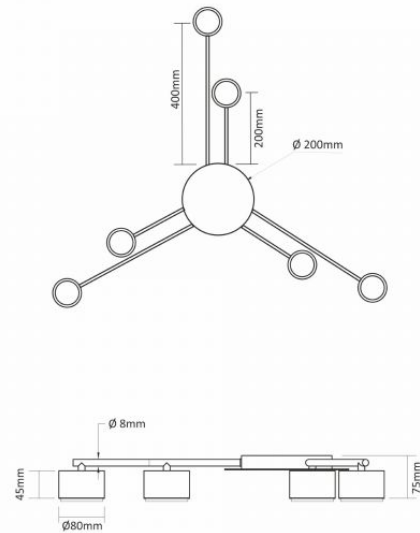

VIDEX®

VIDEX for 6xGX53 lamp VL-SPF21B-W

INDEX: VL-SPF21B-W

We reserve the right to make technical changes. The data contained in this material is not legally binding.

Allegro opt Sp. z o.o., ul. Mierzeja Wiślana 11,
30-732 Krakow, Poland.