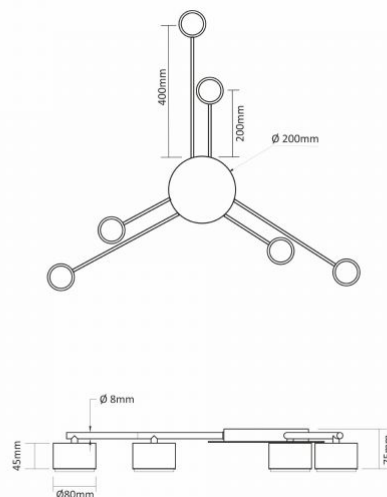

INDEX: VL-SPF21B-W

We reserve the right to make technical changes. The data contained in this material is not legally binding.

Allegro opt Sp. z o.o., ul. Mierzeja Wiślana 11,
30-732 Krakow, Poland.

The product must be used indoors

Protection against electric shock class I. A product in which the means of protection against electric shock, in addition to the main insulation, is an additional protective circuit connected to the grounding of the power supply network

The product meets the requirements of EU directives

It is forbidden to throw away waste equipment marked with the symbol of a crossed-out bin with other waste

The product withstands a medium impact (e.g., from a blunt object)

Operating temperatures range

The product does not contain mercury

Class of protection against dust and moisture. Protection against solid objects larger than 12 mm; no protection against moisture