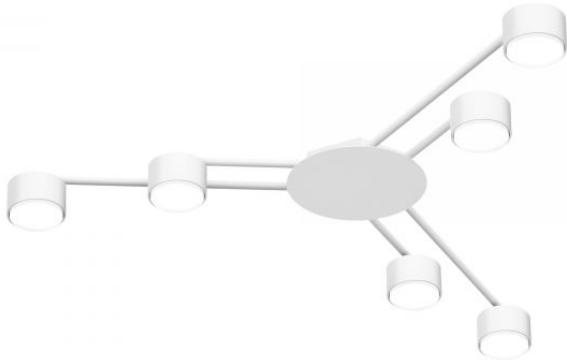

VIDEX®

VIDEX for 6xGX53 lamp VL-SPF21B-W

INDEX: VL-SPF21B-W

We reserve the right to make technical changes. The data contained in this material is not legally binding.

Allegro opt Sp. z o.o., ul. Mierzeja Wiślana 11,
30-732 Krakow, Poland.