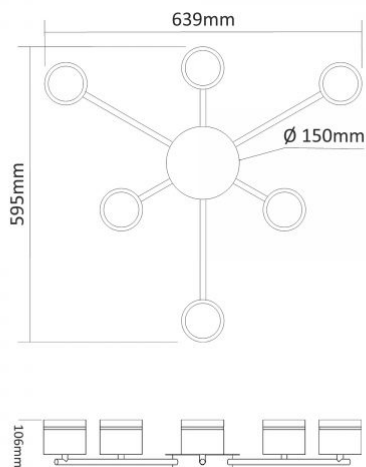

INDEX: VL-SPF21B-BP

We reserve the right to make technical changes. The data contained in this material is not legally binding.

Allegro opt Sp. z o.o., ul. Mierzeja Wiślana 11,
30-732 Krakow, Poland.

The product must be used indoors

Protection against electric shock class I. A product in which the means of protection against electric shock, in addition to the main insulation, is an additional protective circuit connected to the grounding of the power supply network

The product meets the requirements of EU directives

It is forbidden to throw away waste equipment marked with the symbol of a crossed-out bin with other waste

The product withstands a medium impact (e.g., from a blunt object)

Operating temperatures range

The product does not contain mercury

Class of protection against dust and moisture. Protection against solid objects larger than 12 mm; no protection against moisture