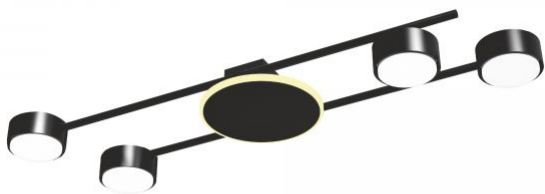

VIDEX®

VIDEX for 4xGX53 lamp with backlight VL-SPF21B-BB

INDEX: VL-SPF21B-BB

Outer box	10 pcs.
Width	600 mm, 85 mm
Depth	85 mm, 170 mm
Unit nett weight	960g

Signs marking goods

Packaging marking CE, Utilization