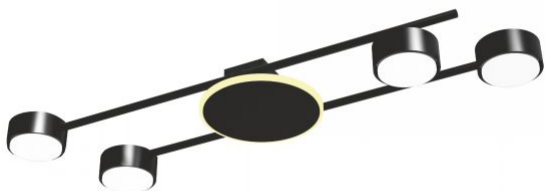

VIDEX®

VIDEX for 4xGX53 lamp with backlight VL-SPF21B-BB

INDEX: VL-SPF21B-BB

Outer box	10 pcs.
Width	600 mm, 85 mm
Depth	85 mm, 170 mm
Unit nett weight	960g

Signs marking goods

Packaging marking CE, Utilization