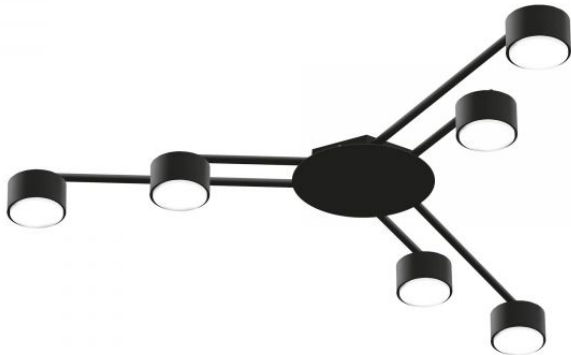

VIDEX®

VIDEX for 6xGX53 lamp VL-SPF21B-B

INDEX: VL-SPF21B-B

We reserve the right to make technical changes. The data contained in this material is not legally binding.

Allegro opt Sp. z o.o., ul. Mierzeja Wiślana 11,
30-732 Krakow, Poland.