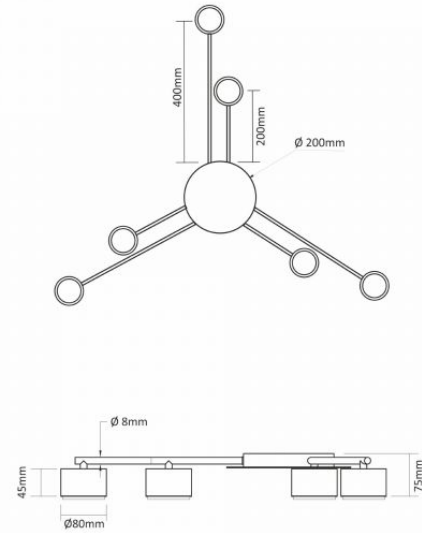

Housing colour Black

Impact protection IK07

Operating temperature range -25° +50°C

Mercury content Does not contain

Ingress protection IP20

Housing material Aluminum, Iron alloy

Dimensions

EAN 4820246484756

VIDEX for 6xGX53 lamp VL-SPF21B-B

INDEX: VL-SPF21B-B

Height	45 mm, 30 mm
Width	80 mm, 200 mm
Depth	80 mm, 200 mm, 400 mm
In the package	1 pc.
Outer box	5 pcs.

Signs marking goods

Packaging marking CE, Utilization