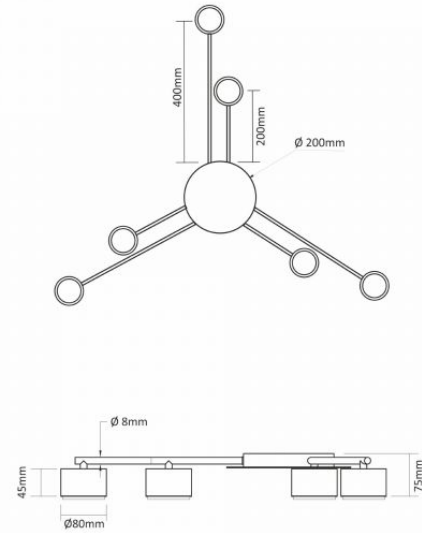

VIDEX®

VIDEX for 6xGX53 lamp VL-SPF21B-B

INDEX: VL-SPF21B-B

We reserve the right to make technical changes. The data contained in this material is not legally binding.

Allegro Opt Sp. z o.o., Handlowa 23, 05-120 Legionowo, Poland.