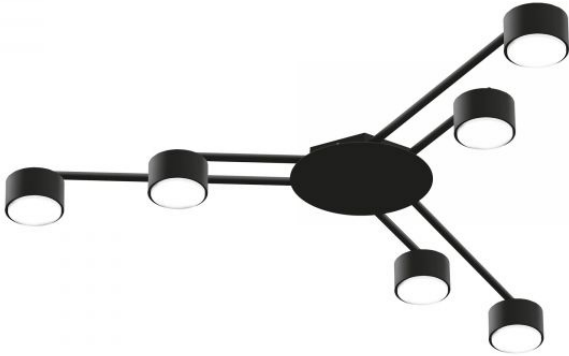

VIDEX for 6xGX53 lamp VL-SPF21B-B

INDEX: VL-SPF21B-B

Height	45 mm, 30 mm
Width	80 mm, 200 mm
Depth	80 mm, 200 mm, 400 mm
In the package	1 pc.
Outer box	5 pcs.

Signs marking goods

Packaging marking CE, Utilization