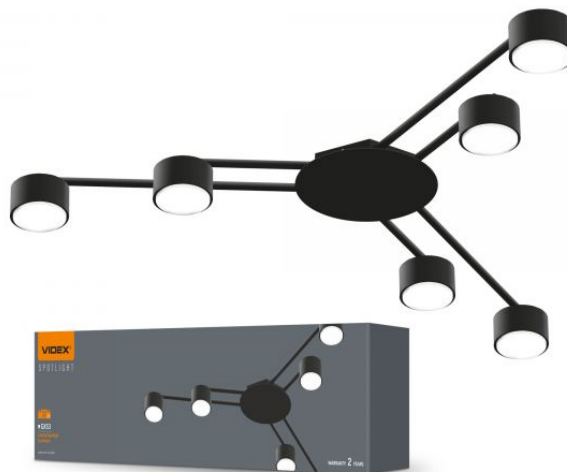

VIDEX®

IK07

-25° +50°C

Free

IP20

WARRANTY 2 YEARS

General parameters

Light source replaceable end user

Electrical parameters

Rated voltage, frequency AC 220-240 V, 50/60 Hz

Input interface Terminal block

Electric shock protection class I

Additional information

Place of installation Ceiling

Place of application indoor

Impact protection IK07

Housing colour Black

Operating temperature range -25° +50°C

Mercury content Does not contain

Ingress protection IP20

Housing material Aluminum, Iron alloy

Dimensions

EAN 4820246484756

VIDEX for 6xGX53 lamp VL-SPF21B-B

INDEX: VL-SPF21B-B

Height	45 mm, 30 mm
Width	80 mm, 200 mm
Depth	80 mm, 200 mm, 400 mm
In the package	1 pc.
Outer box	5 pcs.

Signs marking goods

Packaging marking CE, Utilization