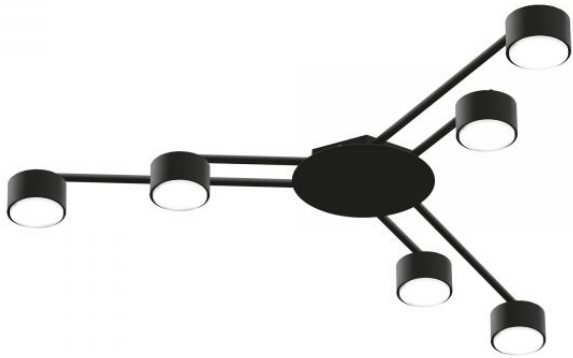

VIDEX®

VIDEX for 6xGX53 lamp VL-SPF21B-B

INDEX: VL-SPF21B-B

We reserve the right to make technical changes. The data contained in this material is not legally binding.

Allegro opt Sp. z o.o., ul. Mierzeja Wiślana 11,
30-732 Krakow, Poland.