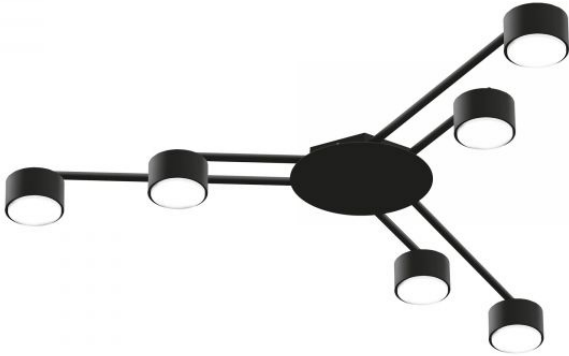

VIDEX®

VIDEX for 6xGX53 lamp VL-SPF21B-B

INDEX: VL-SPF21B-B

We reserve the right to make technical changes. The data contained in this material is not legally binding.

Allegro Opt Sp. z o.o., Handlowa 23, 05-120 Legionowo, Poland.