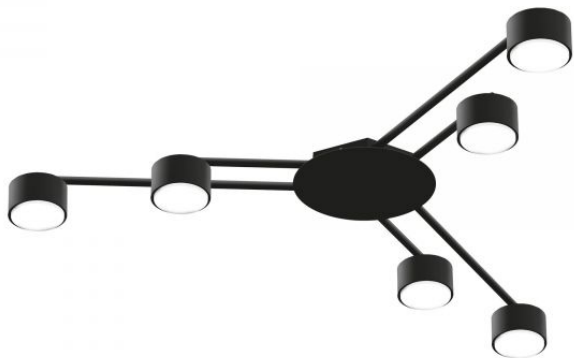

# VIDEX®

VIDEX for 6xGX53 lamp VL-SPF21B-B

**INDEX: VL-SPF21B-B**

We reserve the right to make technical changes. The data contained in this material is not legally binding.

Allegro opt Sp. z o.o., ul. Mierzeja Wiślana 11,  
30-732 Krakow, Poland.