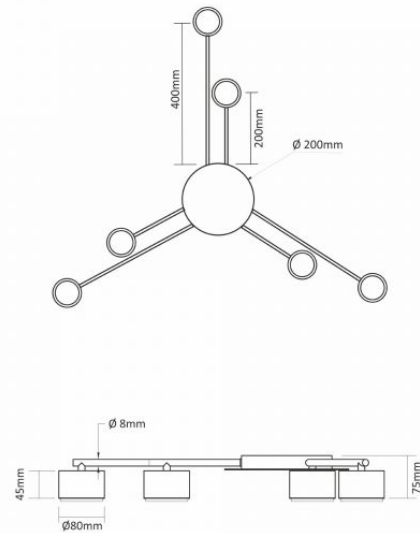

VIDEX®

VIDEX for 6xGX53 lamp VL-SPF21B-B

INDEX: VL-SPF21B-B

We reserve the right to make technical changes. The data contained in this material is not legally binding.

Allegro opt Sp. z o.o., ul. Mierzeja Wiślana 11,
30-732 Krakow, Poland.