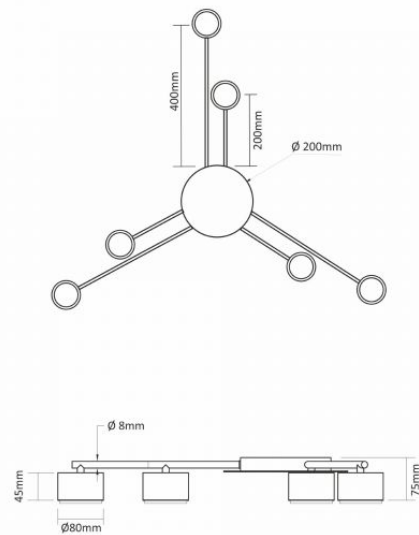

VIDEX®

VIDEX for 6xGX53 lamp VL-SPF21B-B

INDEX: VL-SPF21B-B

We reserve the right to make technical changes. The data contained in this material is not legally binding.

Allegro opt Sp. z o.o., ul. Mierzeja Wiślana 11,
30-732 Krakow, Poland.