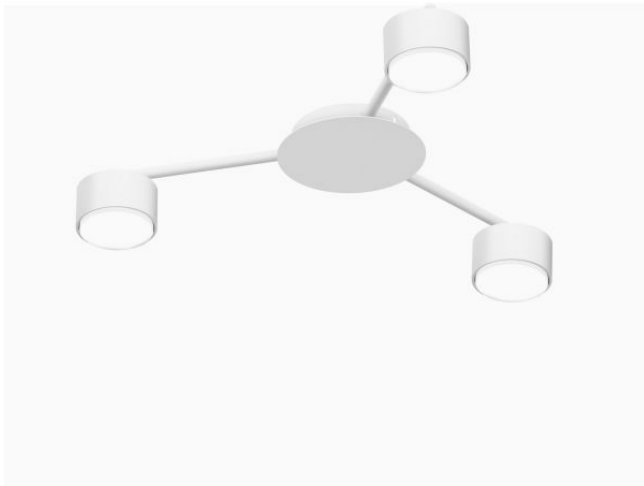

INDEX: VL-SPF20B-W

We reserve the right to make technical changes. The data contained in this material is not legally binding.

Allegro opt Sp. z o.o., ul. Mierzeja Wiślana 11,
30-732 Krakow, Poland.