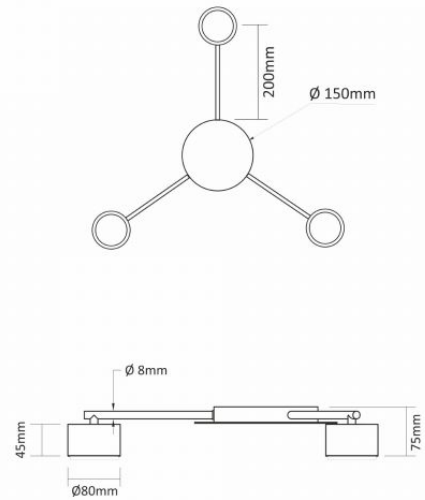

INDEX: VL-SPF20B-W

We reserve the right to make technical changes. The data contained in this material is not legally binding.

Allegro opt Sp. z o.o., ul. Mierzeja Wiślana 11,
30-732 Krakow, Poland.