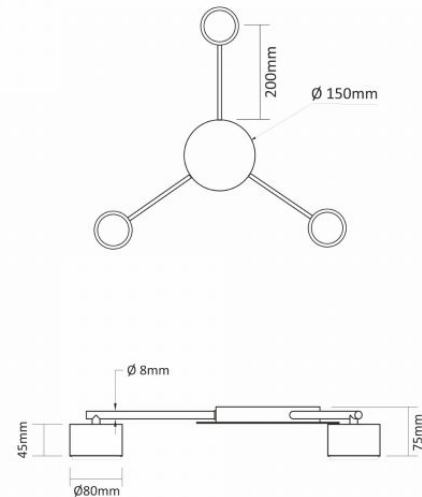

INDEX: VL-SPF20B-W

We reserve the right to make technical changes. The data contained in this material is not legally binding.

Allegro opt Sp. z o.o., ul. Mierzeja Wiślana 11,
30-732 Krakow, Poland.