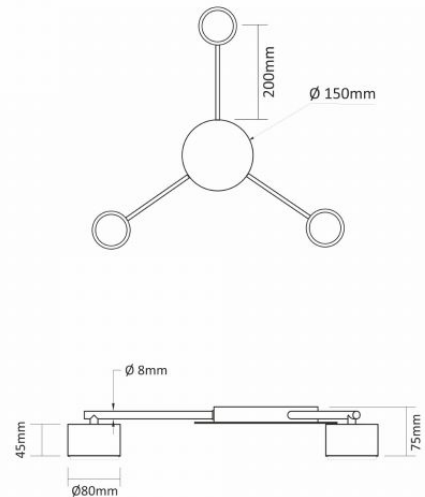

INDEX: VL-SPF20B-W

We reserve the right to make technical changes. The data contained in this material is not legally binding.

Allegro opt Sp. z o.o., ul. Mierzeja Wiślana 11,
30-732 Krakow, Poland.