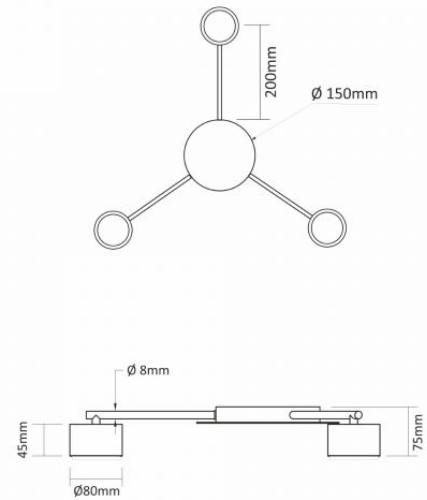

Housing colour White

Operating temperature range -25° +50°C

Mercury content Does not contain

Ingress protection IP20

Housing material Aluminum, Iron alloy

Dimensions

EAN 4820246484749

VIDEX for 3xGX53 lamp VL-SPF20B-W

INDEX: VL-SPF20B-W

Height	45 mm, 30 mm
Width	80 mm, 200 mm
Depth	150 mm, 80 mm
Outer box	5 pcs.
Unit nett weight	1kg
In the package	1 pc.

Signs marking goods

Packaging marking CE, Utilization

INDEX: VL-SPF20B-W