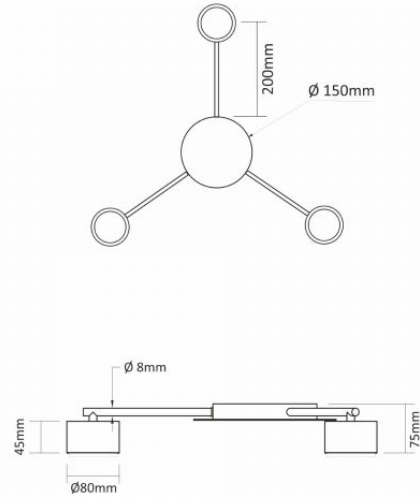

Mercury content Does not contain

Ingress protection IP20

Housing material Aluminum, Iron alloy

Dimensions

EAN 4820246484732

VIDEX for 3xGX53 lamp VL-SPF20B-B

INDEX: VL-SPF20B-B

Height	45 mm, 30 mm
Depth	150 mm, 80 mm
Width	80 mm, 200 mm
Outer box	5 pcs.
Unit nett weight	1kg
In the package	1 pc.

Signs marking goods

Packaging marking CE, Utilization

VIDEX®

VIDEX for 3xGX53 lamp VL-SPF20B-B

INDEX: VL-SPF20B-B

We reserve the right to make technical changes. The data contained in this material is not legally binding.