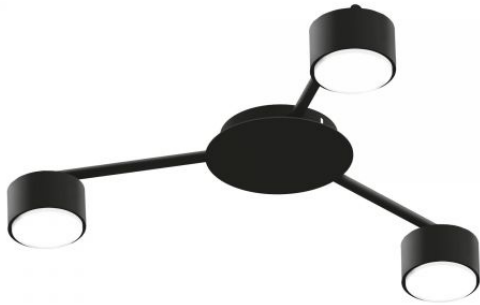

VIDEX®

VIDEX for 3xGX53 lamp VL-SPF20B-B

INDEX: VL-SPF20B-B

We reserve the right to make technical changes. The data contained in this material is not legally binding.

Allegro opt Sp. z o.o., ul. Mierzeja Wiślana 11,
30-732 Krakow, Poland.