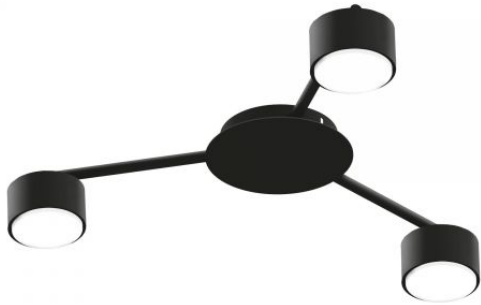

Mercury content Does not contain

Ingress protection IP20

Housing material Aluminum, Iron alloy

Dimensions

EAN 4820246484732

VIDEX for 3xGX53 lamp VL-SPF20B-B

INDEX: VL-SPF20B-B

Height	45 mm, 30 mm
Depth	150 mm, 80 mm
Width	80 mm, 200 mm
Outer box	5 pcs.
Unit nett weight	1kg
In the package	1 pc.

Signs marking goods

Packaging marking CE, Utilization

VIDEX®

VIDEX for 3xGX53 lamp VL-SPF20B-B

INDEX: VL-SPF20B-B

We reserve the right to make technical changes. The data contained in this material is not legally binding.