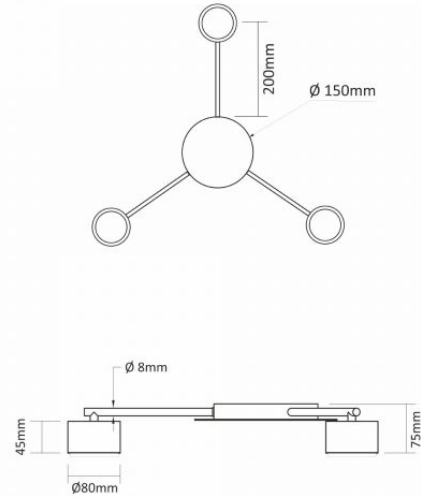

VIDEX®

VIDEX for 3xGX53 lamp VL-SPF20B-B

INDEX: VL-SPF20B-B

We reserve the right to make technical changes. The data contained in this material is not legally binding.

Allegro opt Sp. z o.o., ul. Mierzeja Wiślana 11,
30-732 Krakow, Poland.