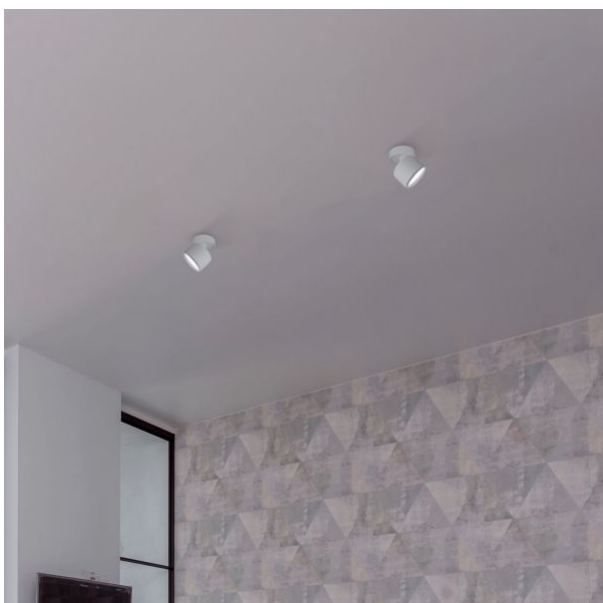

INDEX: VL-SPF18B-W

We reserve the right to make technical changes. The data contained in this material is not legally binding.

Allegro opt Sp. z o.o., ul. Mierzeja Wiślana 11,
30-732 Krakow, Poland.

The product must be used indoors

Protection against electric shock class I. A product in which the means of protection against electric shock, in addition to the main insulation, is an additional protective circuit connected to the grounding of the power supply network

The product meets the requirements of EU directives

It is forbidden to throw away waste equipment marked with the symbol of a crossed-out bin with other waste

IK07

The product withstands a medium impact (e.g., from a blunt object)

-25°+50°C

Operating temperatures range

Free

The product does not contain mercury

IP20

Class of protection against dust and moisture. Protection against solid objects larger than 12 mm; no protection against moisture