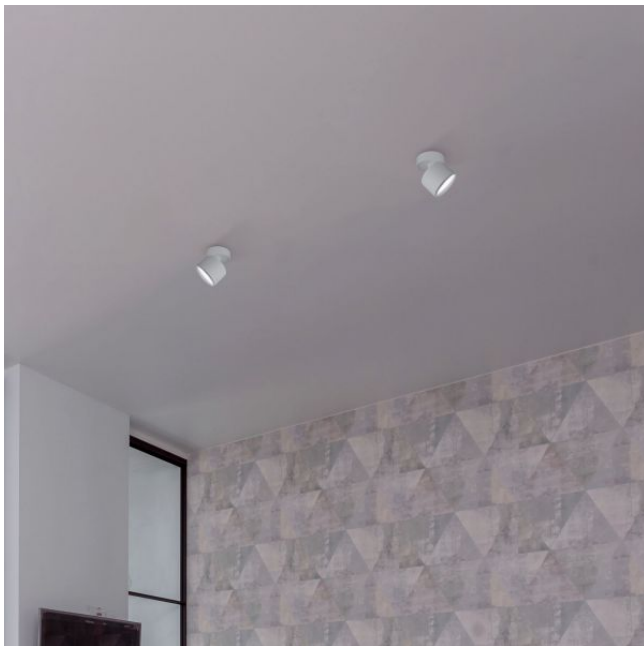

In the package	1 pc.
----------------	-------

Signs marking goods

Packaging marking	CE, Utilization
-------------------	-----------------

VIDEX[®]

VIDEX for GX53 lamp VL-SPF18B-W

INDEX: VL-SPF18B-W

We reserve the right to make technical changes. The data contained in this material is not legally binding.