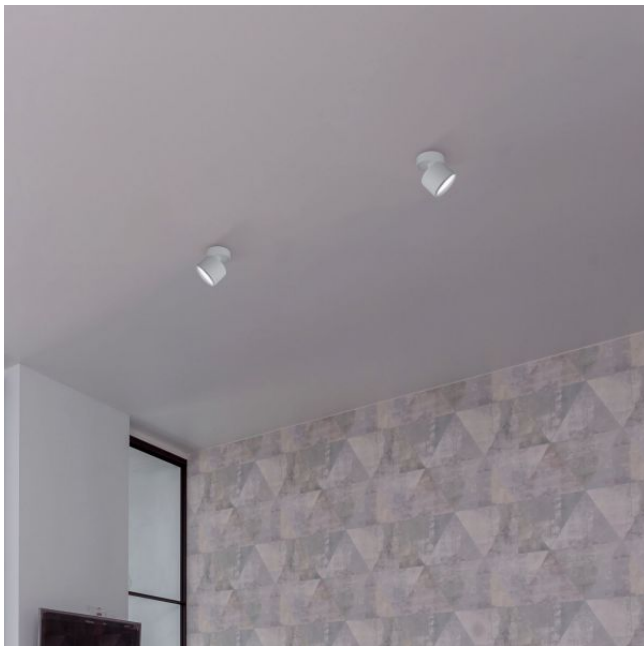

VIDEX®

VIDEX for GX53 lamp VL-SPF18B-W

INDEX: VL-SPF18B-W

We reserve the right to make technical changes. The data contained in this material is not legally binding.

Allegro opt Sp. z o.o., ul. Mierzeja Wiślana 11,
30-732 Krakow, Poland.