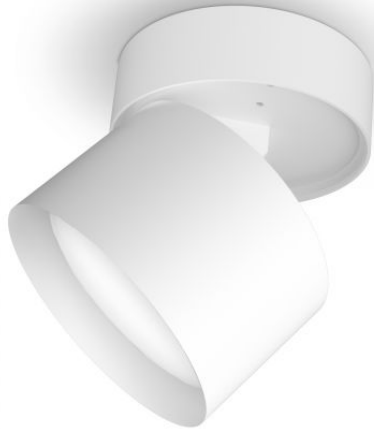

VIDEX®

VIDEX for GX53 lamp VL-SPF18B-W

INDEX: VL-SPF18B-W

We reserve the right to make technical changes. The data contained in this material is not legally binding.

Allegro Opt Sp. z o.o., Handlowa 23, 05-120 Legionowo, Poland.