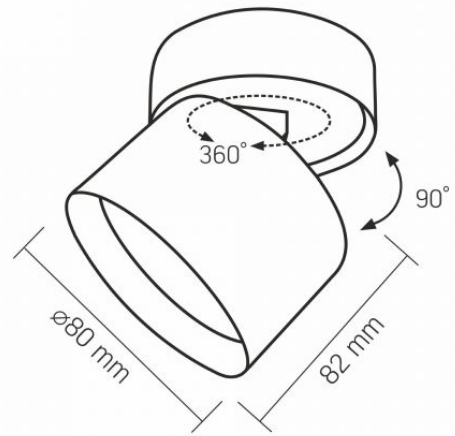

Height	82 mm
--------	-------

VIDEX for GX53 lamp VL-SPF18B-W

INDEX: VL-SPF18B-W

Width	80 mm
-------	-------

Depth	80 mm
-------	-------

Outer box	50 pcs.
-----------	---------

Unit nett weight	300g
------------------	------

In the package	1 pc.
----------------	-------

Signs marking goods

Packaging marking	CE, Utilization
-------------------	-----------------

VIDEX[®]

VIDEX for GX53 lamp VL-SPF18B-W

INDEX: VL-SPF18B-W

We reserve the right to make technical changes. The data contained in this material is not legally binding.