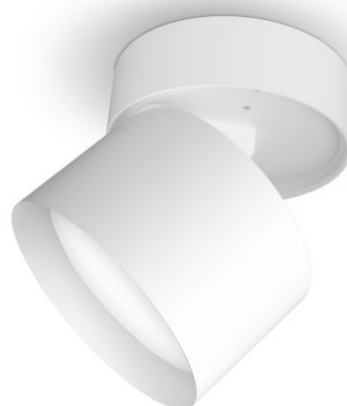

VIDEX®

IK07

-25° +50°C

Free

IP20

WARRANTY 2 YEARS

General parameters

Light source replaceable end user

Electrical parameters

Rated voltage, frequency AC 220-240 V, 50/60 Hz

Input interface Terminal block

Electric shock protection class I

Additional information

Place of installation Ceiling

Place of application indoor

Impact protection IK07

Housing colour White

Operating temperature range -25° +50°C

Mercury content Does not contain

Ingress protection IP20

Housing material Aluminum

Dimensions

EAN 4820246484718

Height 82 mm

VIDEX for GX53 lamp VL-SPF18B-W

INDEX: VL-SPF18B-W

Depth 80 mm

Width 80 mm

In the package 1 pc.

Outer box 50 pcs.

Unit nett weight 300g

Signs marking goods

Packaging marking CE, Utilization