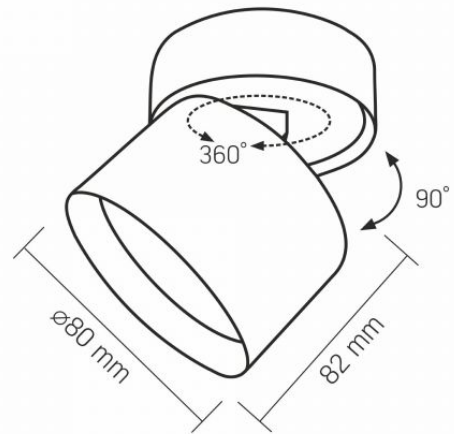

VIDEX®

VIDEX for GX53 lamp VL-SPF18B-W

INDEX: VL-SPF18B-W

We reserve the right to make technical changes. The data contained in this material is not legally binding.

Allegro Opt Sp. z o.o., Handlowa 23, 05-120 Legionowo, Poland.