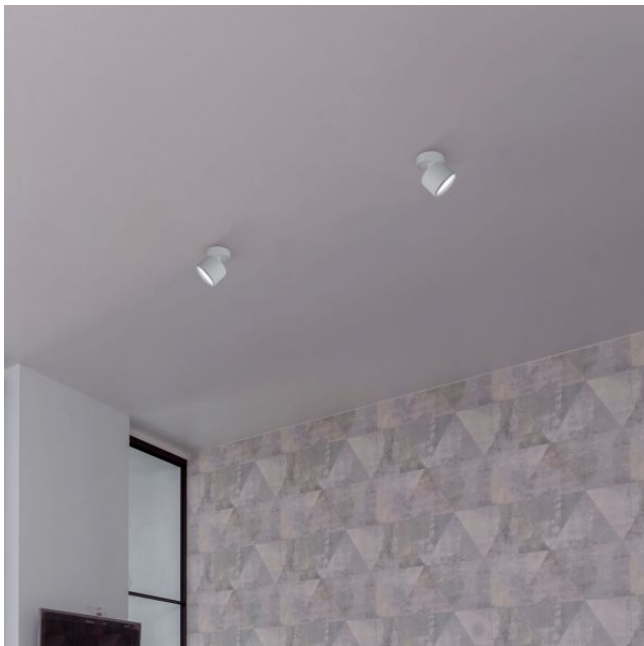

VIDEX®

VIDEX for GX53 lamp VL-SPF18B-W

INDEX: VL-SPF18B-W

We reserve the right to make technical changes. The data contained in this material is not legally binding.

Allegro Opt Sp. z o.o., Handlowa 23, 05-120 Legionowo, Poland.