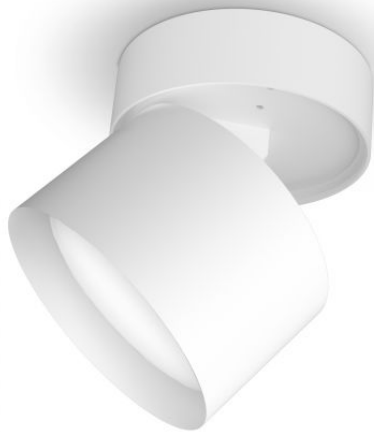

VIDEX®

VIDEX for GX53 lamp VL-SPF18B-W

INDEX: VL-SPF18B-W

We reserve the right to make technical changes. The data contained in this material is not legally binding.

Allegro opt Sp. z o.o., ul. Mierzeja Wiślana 11,
30-732 Krakow, Poland.