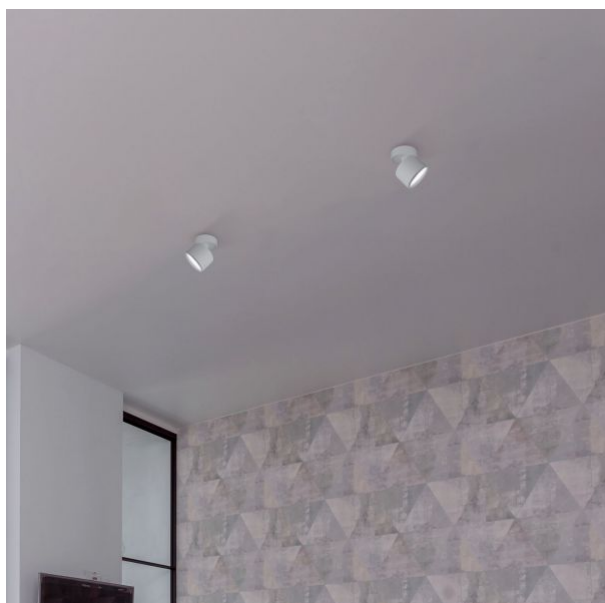

INDEX: VL-SPF18B-W

We reserve the right to make technical changes. The data contained in this material is not legally binding.

Allegro opt Sp. z o.o., ul. Mierzeja Wiślana 11,
30-732 Krakow, Poland.

The product must be used indoors

Protection against electric shock class I. A product in which the means of protection against electric shock, in addition to the main insulation, is an additional protective circuit connected to the grounding of the power supply network

The product meets the requirements of EU directives

It is forbidden to throw away waste equipment marked with the symbol of a crossed-out bin with other waste

The product withstands a medium impact (e.g., from a blunt object)

Operating temperatures range

The product does not contain mercury

Class of protection against dust and moisture. Protection against solid objects larger than 12 mm; no protection against moisture