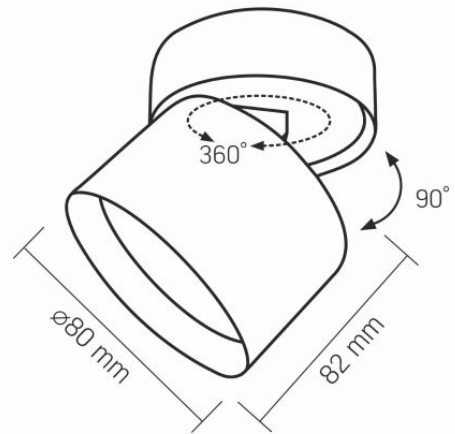

VIDEX®

VIDEX for GX53 lamp VL-SPF18B-W

INDEX: VL-SPF18B-W

We reserve the right to make technical changes. The data contained in this material is not legally binding.

Allegro opt Sp. z o.o., ul. Mierzeja Wiślana 11,
30-732 Krakow, Poland.