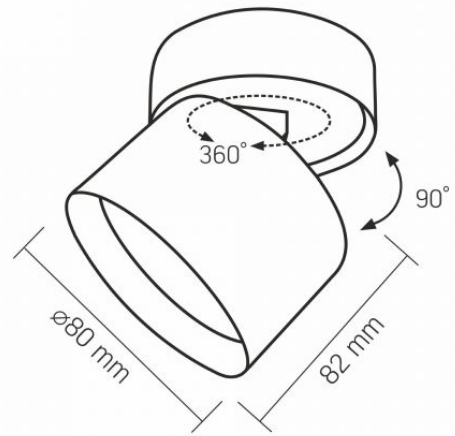

VIDEX®

VIDEX for GX53 lamp VL-SPF18B-B

INDEX: VL-SPF18B-B

We reserve the right to make technical changes. The data contained in this material is not legally binding.

Allegro opt Sp. z o.o., ul. Mierzeja Wiślana 11,
30-732 Krakow, Poland.