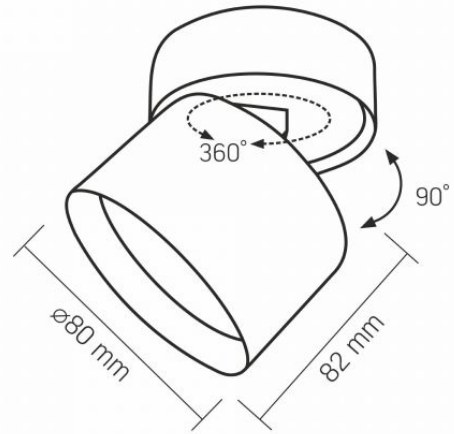

INDEX: VL-SPF18B-B

We reserve the right to make technical changes. The data contained in this material is not legally binding.

Allegro Opt Sp. z o.o., Handlowa 23, 05-120 Legionowo, Poland.