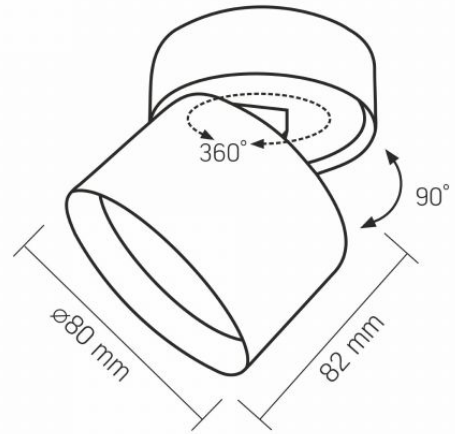

VIDEX®

VIDEX for GX53 lamp VL-SPF18B-B

INDEX: VL-SPF18B-B

We reserve the right to make technical changes. The data contained in this material is not legally binding.

Allegro opt Sp. z o.o., ul. Mierzeja Wiślana 11,
30-732 Krakow, Poland.