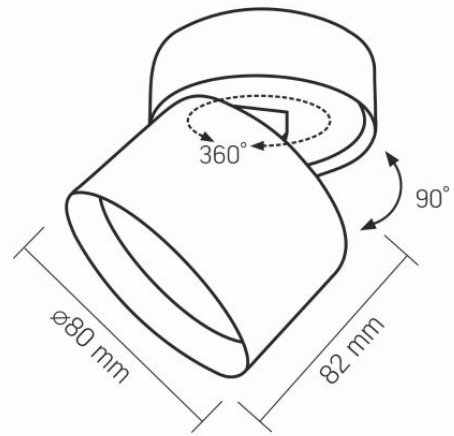

VIDEX®

VIDEX for GX53 lamp VL-SPF18B-B

INDEX: VL-SPF18B-B

We reserve the right to make technical changes. The data contained in this material is not legally binding.

Allegro opt Sp. z o.o., ul. Mierzeja Wiślana 11,
30-732 Krakow, Poland.