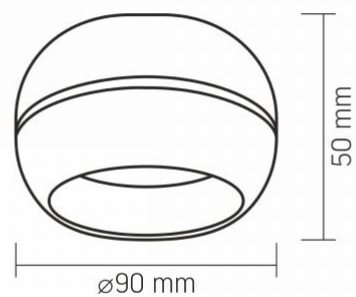

Housing material Aluminum

Dimensions

EAN 4820246484688

VIDEX for GX53 lamp VL-SPF16A-W

INDEX: VL-SPF16A-W

In the package 1 pc.

Height 50 mm

Outer box 50 pcs.

Width 90 mm

Depth 90 mm

Unit nett weight 220g

Signs marking goods

Packaging marking CE, Utilization

VIDEX[®]

VIDEX for GX53 lamp VL-SPF16A-W

INDEX: VL-SPF16A-W