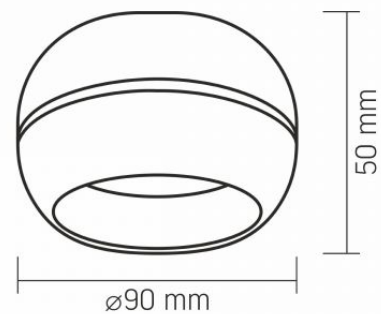

VIDEX®

VIDEX for GX53 lamp VL-SPF16A-W

INDEX: VL-SPF16A-W

We reserve the right to make technical changes. The data contained in this material is not legally binding.

Allegro opt Sp. z o.o., ul. Mierzeja Wiślana 11,
30-732 Krakow, Poland.

Date: 23.02.2025