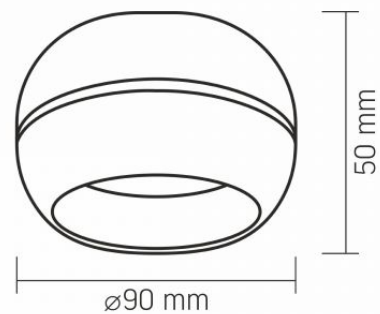

VIDEX®

VIDEX for GX53 lamp VL-SPF16A-W

INDEX: VL-SPF16A-W

We reserve the right to make technical changes. The data contained in this material is not legally binding.

Allegro opt Sp. z o.o., ul. Mierzeja Wiślana 11,
30-732 Krakow, Poland.

Date: 15.01.2025