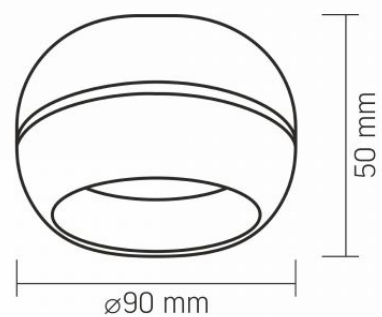

EAN 4820246484671

VIDEX for GX53 lamp VL-SPF16A-B

INDEX: VL-SPF16A-B

Height 50 mm

Width 90 mm

Depth 90 mm

In the package 1 pc.

Outer box 50 pcs.

Unit nett weight 220g

Signs marking goods

Packaging marking CE, Utilization

VIDEX[®]

VIDEX for GX53 lamp VL-SPF16A-B

INDEX: VL-SPF16A-B

We reserve the right to make technical changes. The data contained in this material is not legally binding.