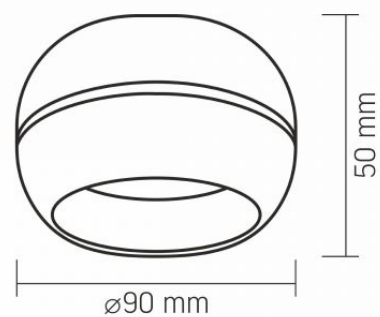

VIDEX®

VIDEX for GX53 lamp VL-SPF16A-B

INDEX: VL-SPF16A-B

We reserve the right to make technical changes. The data contained in this material is not legally binding.

Allegro opt Sp. z o.o., ul. Mierzeja Wiślana 11,
30-732 Krakow, Poland.

Date: 14.11.2024