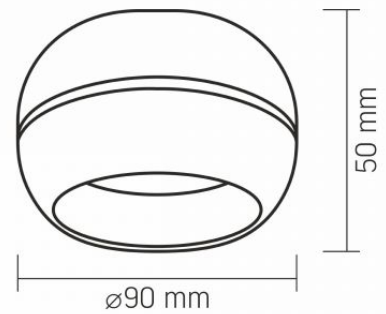

EAN 4820246484671

VIDEX for GX53 lamp VL-SPF16A-B

INDEX: VL-SPF16A-B

Height 50 mm

Width 90 mm

Depth 90 mm

In the package 1 pc.

Outer box 50 pcs.

Unit nett weight 220g

Signs marking goods

Packaging marking CE, Utilization

VIDEX[®]

VIDEX for GX53 lamp VL-SPF16A-B

INDEX: VL-SPF16A-B

We reserve the right to make technical changes. The data contained in this material is not legally binding.