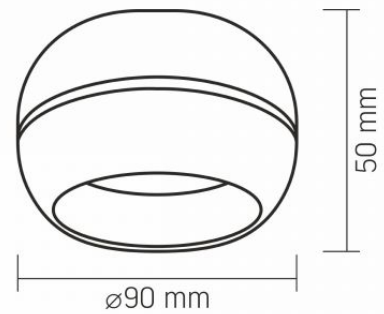

VIDEX®

VIDEX for GX53 lamp VL-SPF16A-B

INDEX: VL-SPF16A-B

We reserve the right to make technical changes. The data contained in this material is not legally binding.

Allegro opt Sp. z o.o., ul. Mierzeja Wiślana 11,
30-732 Krakow, Poland.

Date: 21.11.2024