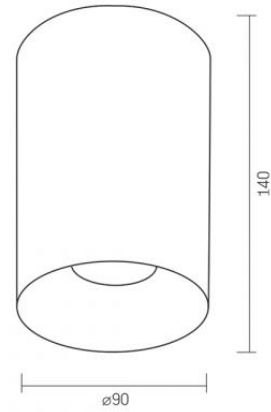

INDEX: VL-SPF14A-WB

We reserve the right to make technical changes. The data contained in this material is not legally binding.

Allegro opt Sp. z o.o., ul. Mierzeja Wiślana 11,
30-732 Krakow, Poland.