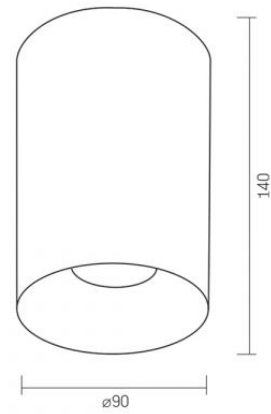

Housing material	Aluminum
------------------	----------

Dimensions

EAN	4820246482998
-----	---------------

Height	140 mm
--------	--------

Ceiling spotlight luminaire VL-SPF14A-WB

INDEX: VL-SPF14A-WB

Width	90 mm
-------	-------

Depth	90 mm
-------	-------

Outer box	20 pcs.
-----------	---------

INDEX: VL-SPF14A-WB

We reserve the right to make technical changes. The data contained in this material is not legally binding.

Allegro opt Sp. z o.o., ul. Mierzeja Wiślana 11,
30-732 Krakow, Poland.