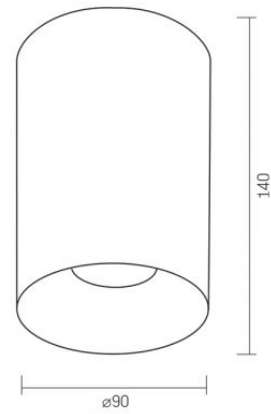

Height 140 mm

Ceiling spotlight luminaire VL-SPF14A-WB

INDEX: VL-SPF14A-WB

Width 90 mm

Depth 90 mm

Outer box 20 pcs.

INDEX: VL-SPF14A-WB

We reserve the right to make technical changes. The data contained in this material is not legally binding.