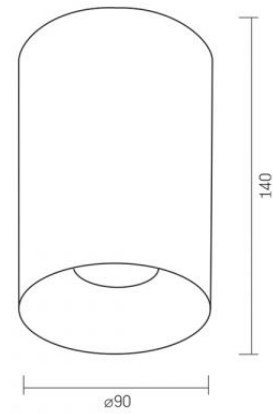

Housing material	Aluminum
------------------	----------

Dimensions

EAN	4820246482912
-----	---------------

Height	140 mm
--------	--------

Ceiling spotlight luminaire VL-SPF14A-B

INDEX: VL-SPF14A-B

Width	90 mm
-------	-------

Depth	90 mm
-------	-------

Outer box	20 pcs.
-----------	---------

INDEX: VL-SPF14A-B

We reserve the right to make technical changes. The data contained in this material is not legally binding.

Allegro opt Sp. z o.o., ul. Mierzeja Wiślana 11,
30-732 Krakow, Poland.