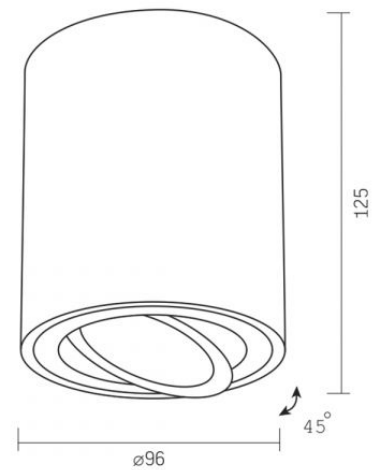

Impact protection IK07

Housing colour White

Operating temperature range -25° +50°C

Mercury content Does not contain

Ingress protection IP20

Housing material Aluminum

Dimensions

EAN 4820246482905

Height 125 mm

Ceiling spotlight luminaire VL-SPF13A-W

INDEX: VL-SPF13A-W

Width 96 mm

Depth 96 mm

Outer box 20 pcs.

INDEX: VL-SPF13A-W

We reserve the right to make technical changes. The data contained in this material is not legally binding.