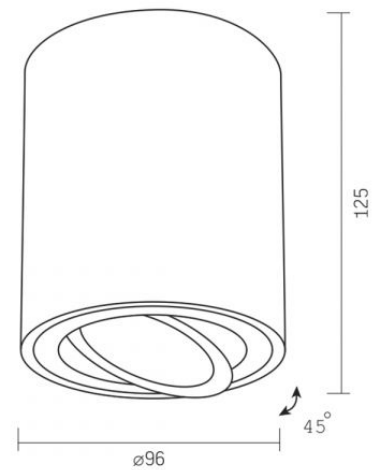

Housing colour White

Impact protection IK07

Operating temperature range -25° +50°C

Mercury content Does not contain

Ingress protection IP20

Housing material Aluminum

Dimensions

EAN 4820246482905

Height 125 mm

Ceiling spotlight luminaire VL-SPF13A-W

INDEX: VL-SPF13A-W

Width 96 mm

Depth 96 mm

Outer box 20 pcs.

INDEX: VL-SPF13A-W

We reserve the right to make technical changes. The data contained in this material is not legally binding.