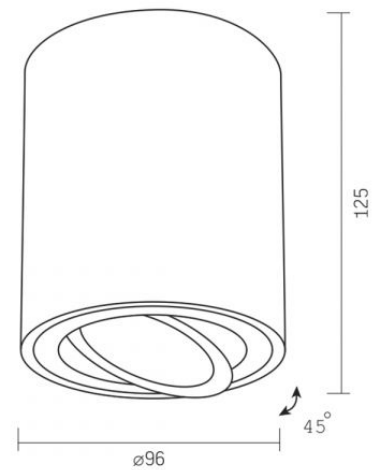

Height 125 mm

Ceiling spotlight luminaire VL-SPF13A-B

INDEX: VL-SPF13A-B

Width 96 mm

Depth 96 mm

Outer box 20 pcs.

INDEX: VL-SPF13A-B

We reserve the right to make technical changes. The data contained in this material is not legally binding.