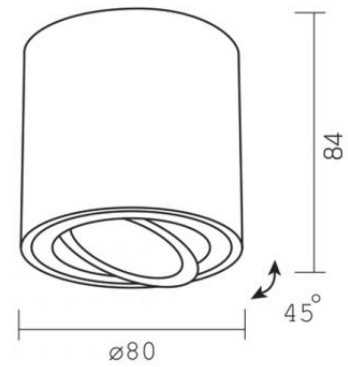

VIDEX®

Ceiling spotlight luminaire VL-SPF12A-W

INDEX: VL-SPF12A-W

We reserve the right to make technical changes. The data contained in this material is not legally binding.

Allegro opt Sp. z o.o., ul. Mierzeja Wiślana 11,
30-732 Krakow, Poland.