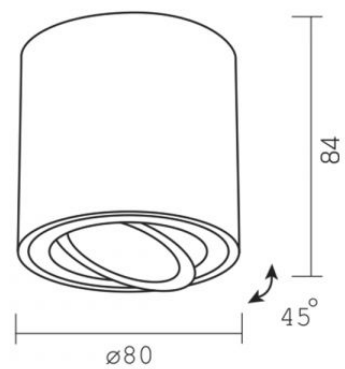

Height 84 mm

Ceiling spotlight luminaire VL-SPF12A-B

INDEX: VL-SPF12A-B

Width 80 mm

Depth 80 mm

Outer box 40 pcs.

INDEX: VL-SPF12A-B

We reserve the right to make technical changes. The data contained in this material is not legally binding.