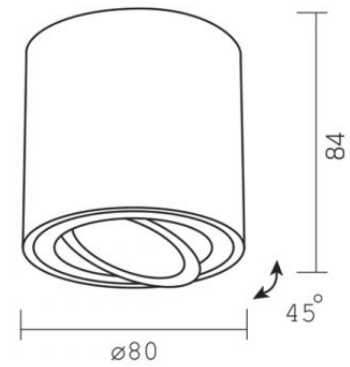

Height 84 mm

Ceiling spotlight luminaire VL-SPF12A-B

INDEX: VL-SPF12A-B

Width 80 mm

Depth 80 mm

Outer box 40 pcs.

INDEX: VL-SPF12A-B

We reserve the right to make technical changes. The data contained in this material is not legally binding.