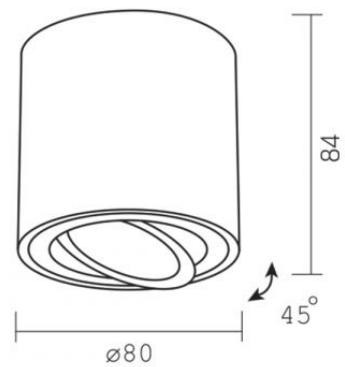

Housing colour Black

Operating temperature range -25° +50°C

Mercury content Does not contain

Ingress protection IP20

Housing material Aluminum

Dimensions

EAN 4820246482929

Height 84 mm

Ceiling spotlight luminaire VL-SPF12A-B

INDEX: VL-SPF12A-B

Width 80 mm

Depth 80 mm

Outer box 40 pcs.

INDEX: VL-SPF12A-B

We reserve the right to make technical changes. The data contained in this material is not legally binding.