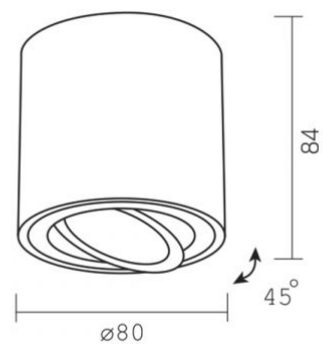

### Dimensions

**EAN** 4820246482929

**Height** 84 mm

### INDEX: VL-SPF12A-B

**Outer box** 40 pcs.

**Width** 80 mm

**Depth** 80 mm

**INDEX: VL-SPF12A-B**

We reserve the right to make technical changes. The data contained in this material is not legally binding.