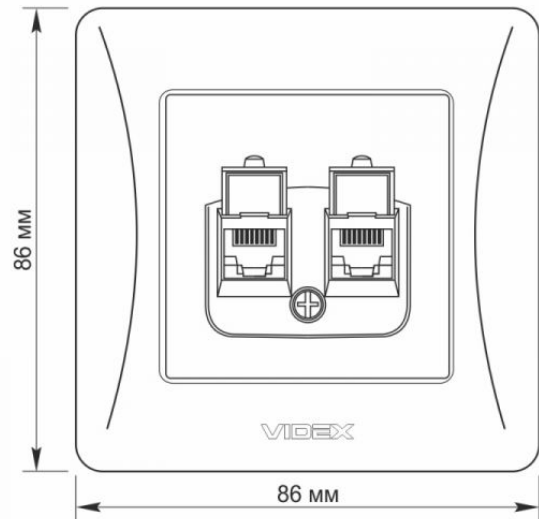

VIDEX®

VIDEX BINERA

INDEX: VF-BNSK2PC6-W

We reserve the right to make technical changes. The data contained in this material is not legally binding.

Allegra opt Sp. z o.o., ul. Mierzeja Wiślana 11,
30-732 Krakow, Poland.

Date: 23.02.2025