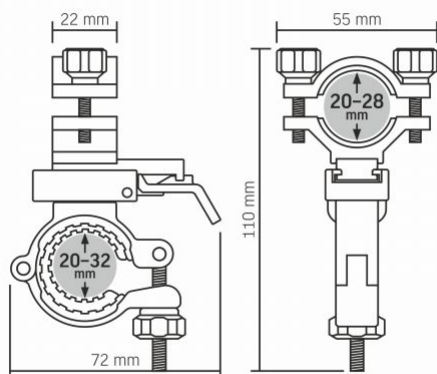

Housing colour	Black
Mercury content	Does not contain
Housing material	Aviation anodized aluminum

Dimensions

EAN	4820246484640
In the package	1 pc.
Outer box	40 pcs.
Height	110 mm
Width	55 mm
Depth	72 mm
Unit nett weight	114g

VIDEX[®]

VIDEX VLF-ABH-287

INDEX: VLF-ABH-287

INDEX: VLF-ABH-287

We reserve the right to make technical changes. The data contained in this material is not legally binding.

Allegro opt Sp. z o.o., ul. Mierzeja Wiślana 11,
30-732 Krakow, Poland.