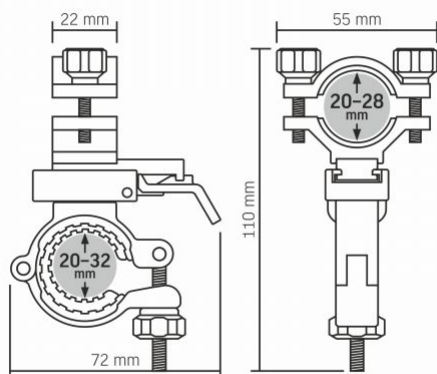

Housing colour	Black
Mercury content	Does not contain
Housing material	Aviation anodized aluminum

Dimensions

EAN	4820246484640
In the package	1 pc.
Height	110 mm
Outer box	40 pcs.
Width	55 mm
Depth	72 mm
Unit nett weight	114g

VIDEX[®]

VIDEX VLF-ABH-287

INDEX: VLF-ABH-287

INDEX: VLF-ABH-287

We reserve the right to make technical changes. The data contained in this material is not legally binding.

Allegro opt Sp. z o.o., ul. Mierzeja Wiślana 11,
30-732 Krakow, Poland.