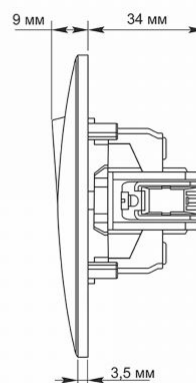

INDEX: VF-BNDB1-W

We reserve the right to make technical changes. The data contained in this material is not legally binding.

Allegro opt Sp. z o.o., ul. Mierzeja Wiślana 11,
30-732 Krakow, Poland.

The product meets the requirements of EU directives

It is forbidden to throw away waste equipment marked with the symbol of a crossed-out bin with other waste

IP20

— Class of protection against dust and moisture. Protection against solid objects larger than 12 mm; no protection against moisture