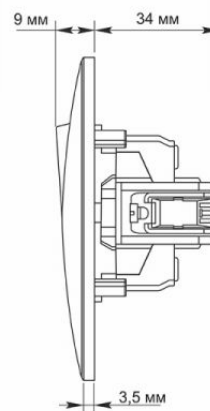

VIDEX®

VIDEX BINERA

INDEX: VF-BNDB1-W

We reserve the right to make technical changes. The data contained in this material is not legally binding.

Allegro opt Sp. z o.o., ul. Mierzeja Wiślana 11,
30-732 Krakow, Poland.

Date: 22.01.2025