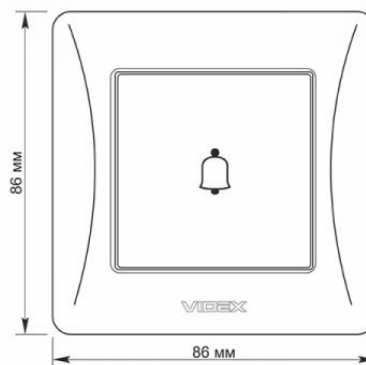

VIDEX®

VIDEX BINERA

INDEX: VF-BNDB1-W

We reserve the right to make technical changes. The data contained in this material is not legally binding.

Allegro opt Sp. z o.o., ul. Mierzeja Wiślana 11,
30-732 Krakow, Poland.

Date: 22.01.2025