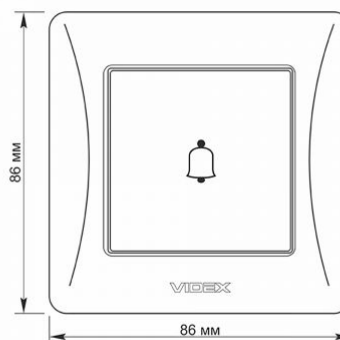

INDEX: VF-BNDB1-W

We reserve the right to make technical changes. The data contained in this material is not legally binding.

Allegro opt Sp. z o.o., ul. Mierzeja Wiślana 11,
30-732 Krakow, Poland.

The product meets the requirements of EU directives

It is forbidden to throw away waste equipment marked with the symbol of a crossed-out bin with other waste

IP20

— Class of protection against dust and moisture. Protection against solid objects larger than 12 mm; no protection against moisture