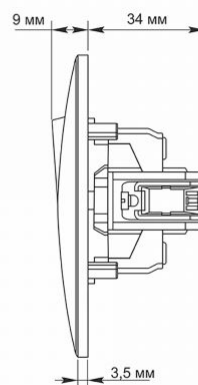

VIDEX®

VIDEX BINERA

INDEX: VF-BNDB1-W

We reserve the right to make technical changes. The data contained in this material is not legally binding.

Allegro opt Sp. z o.o., ul. Mierzeja Wiślana 11,
30-732 Krakow, Poland.

The product meets the requirements of EU directives

It is forbidden to throw away waste equipment marked with the symbol of a crossed-out bin with other waste

IP20

— Class of protection against dust and moisture. Protection against solid objects larger than 12 mm; no protection against moisture

Date: 24.06.2026