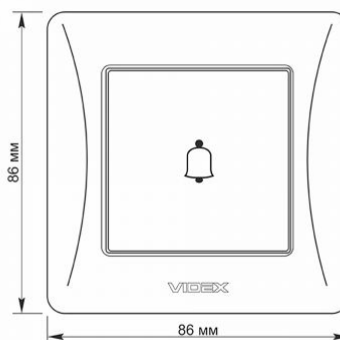

VIDEX®

VIDEX BINERA

INDEX: VF-BNDB1-W

We reserve the right to make technical changes. The data contained in this material is not legally binding.

Allegro opt Sp. z o.o., ul. Mierzeja Wiślana 11,
30-732 Krakow, Poland.

The product meets the requirements of EU directives

It is forbidden to throw away waste equipment marked with the symbol of a crossed-out bin with other waste

IP20

— Class of protection against dust and moisture. Protection against solid objects larger than 12 mm; no protection against moisture

Date: 24.06.2026