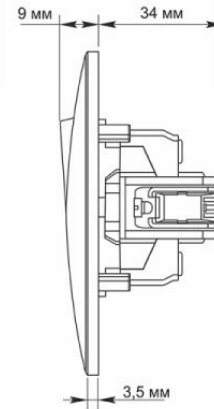

Height	86 mm
---------------	-------

Width	86 mm
--------------	-------

Depth	46.5 mm
--------------	---------

In the package	1 pc.
-----------------------	-------

Outer box	120 pcs.
------------------	----------

Signs marking goods

Packaging marking	CE, Utilization
--------------------------	-----------------

VIDEX BINERA

INDEX: VF-BNDB1-BG

VIDEX[®]

VIDEX BINERA

INDEX: VF-BNDB1-BG

We reserve the right to make technical changes. The data contained in this material is not legally binding.