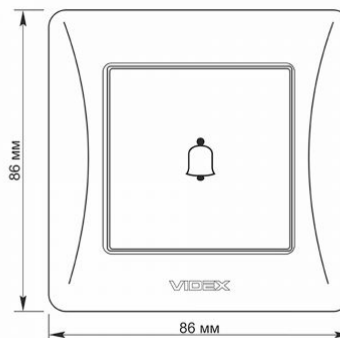

VIDEX®

VIDEX BINERA

INDEX: VF-BNDB1-BG

We reserve the right to make technical changes. The data contained in this material is not legally binding.

Allegro opt Sp. z o.o., ul. Mierzeja Wiślana 11,
30-732 Krakow, Poland.

The product meets the requirements of EU directives

It is forbidden to throw away waste equipment marked with the symbol of a crossed-out bin with other waste

IP20

— Class of protection against dust and moisture. Protection against solid objects larger than 12 mm; no protection against moisture

Date: 24.06.2026