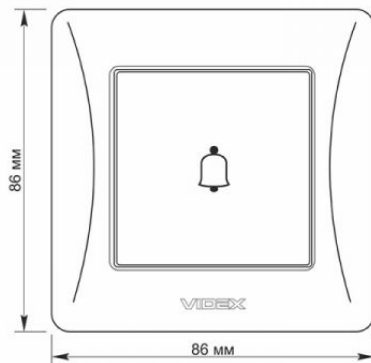

VIDEX®

VIDEX BINERA

INDEX: VF-BNDB1-BG

We reserve the right to make technical changes. The data contained in this material is not legally binding.

Allegro opt Sp. z o.o., ul. Mierzeja Wiślana 11,
30-732 Krakow, Poland.