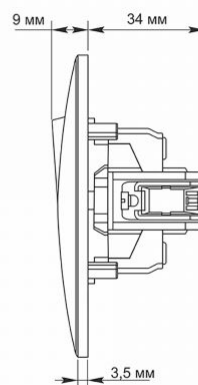

Additional information

Ingress protection	IP20
Housing material	Iron alloy, Steel, PC, Polyamide, Copper, Bronze, Silver

Dimensions

EAN	4820118299976
Height	86 mm
Depth	46.5 mm
Width	86 mm
In the package	1 pc.
Outer box	120 pcs.

Signs marking goods

Packaging marking	CE, Utilization
--------------------------	-----------------

VIDEX BINERA

INDEX: VF-BNDB1-BG

INDEX: VF-BNDB1-BG

We reserve the right to make technical changes. The data contained in this material is not legally binding.