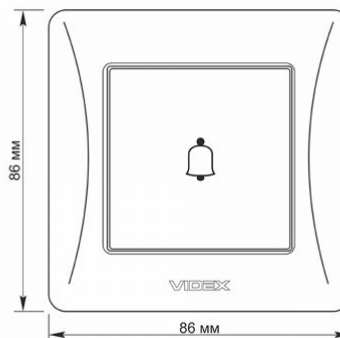

INDEX: VF-BNDB1-BG

We reserve the right to make technical changes. The data contained in this material is not legally binding.

Allegro opt Sp. z o.o., ul. Mierzeja Wiślana 11,
30-732 Krakow, Poland.

The product meets the requirements of EU directives

It is forbidden to throw away waste equipment marked with the symbol of a crossed-out bin with other waste

IP20

— Class of protection against dust and moisture. Protection against solid objects larger than 12 mm; no protection against moisture