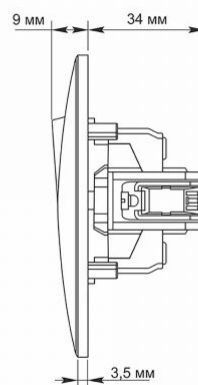

Additional information

Ingress protection	IP20
Housing material	Iron alloy, Steel, PC, Polyamide, Copper, Bronze, Silver

Dimensions

EAN	4820118299976
In the package	1 pc.
Outer box	120 pcs.
Height	86 mm
Width	86 mm
Depth	46.5 mm

Signs marking goods

Packaging marking	CE, Utilization
--------------------------	-----------------

VIDEX BINERA

INDEX: VF-BNDB1-BG

VIDEX®

VIDEX BINERA

INDEX: VF-BNDB1-BG

We reserve the right to make technical changes. The data contained in this material is not legally binding.