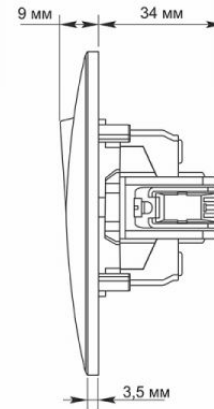

VIDEX®

VIDEX BINERA

INDEX: VF-BNDB1-BG

We reserve the right to make technical changes. The data contained in this material is not legally binding.

Allegro opt Sp. z o.o., ul. Mierzeja Wiślana 11,
30-732 Krakow, Poland.