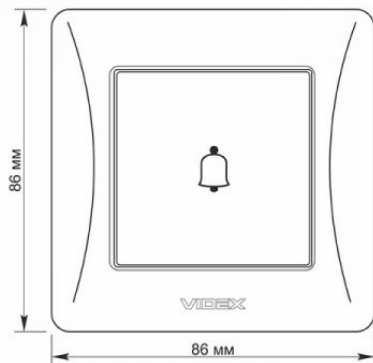

VIDEX®

VIDEX BINERA

INDEX: VF-BNDB1-BG

We reserve the right to make technical changes. The data contained in this material is not legally binding.

Allegro opt Sp. z o.o., ul. Mierzeja Wiślana 11,
30-732 Krakow, Poland.