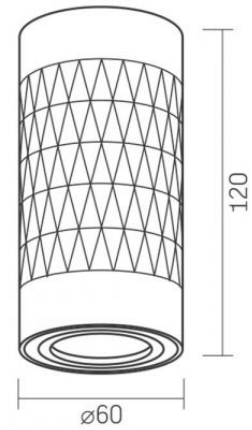

Place of installation Ceiling

Place of application indoor

Impact protection IK07

Housing colour White

Operating temperature range -20° +40°C

Mercury content Does not contain

Ingress protection IP20

VIDEX-GU10-TREVOR-WHITE

INDEX: VL-SPF03A-SPW

Housing material Aluminum

Dimensions

EAN	4820246482066
Height	120 mm
Width	60 mm
Depth	60 mm
Outer box	20 pcs.

VIDEX[®]**VIDEX-GU10-TREVOR-WHITE****INDEX: VL-SPF03A-SPW**

We reserve the right to make technical changes. The data contained in this material is not legally binding.