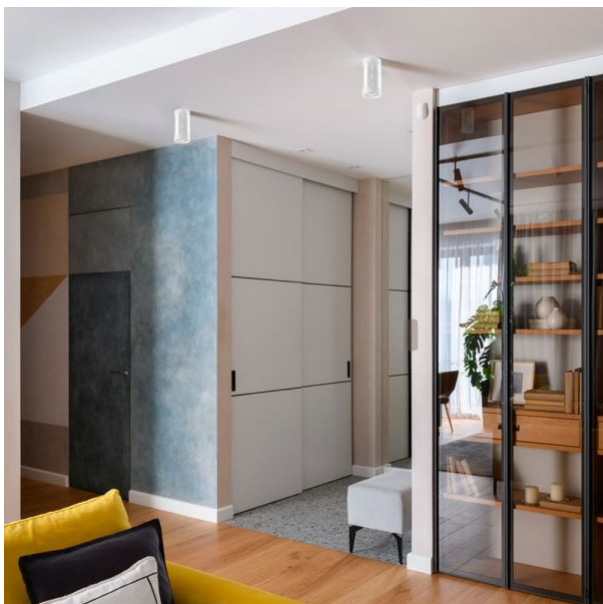

INDEX: VL-SPF03A-SPW

We reserve the right to make technical changes. The data contained in this material is not legally binding.

Allegro opt Sp. z o.o., ul. Mierzeja Wiślana 11,
30-732 Krakow, Poland.

The product must be used indoors

Protection against electric shock class I. A product in which the means of protection against electric shock, in addition to the main insulation, is an additional protective circuit connected to the grounding of the power supply network

— The product withstands a medium impact (e.g., from a blunt object)

— Operating temperatures range

— The product does not contain mercury

— Class of protection against dust and moisture. Protection against solid objects larger than 12 mm; no protection against moisture