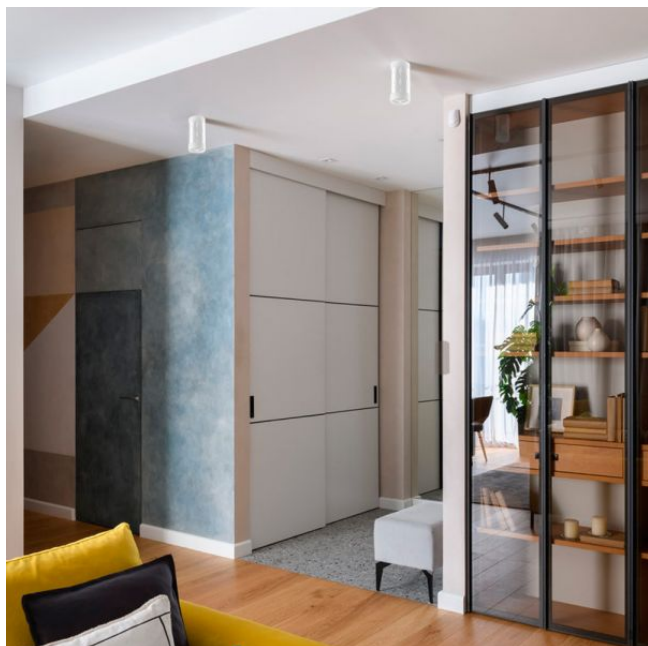

VIDEX®

VIDEX-GU10-TREVOR-WHITE

INDEX: VL-SPF03A-SPW

We reserve the right to make technical changes. The data contained in this material is not legally binding.

Allegro opt Sp. z o.o., ul. Mierzeja Wiślana 11,
30-732 Krakow, Poland.