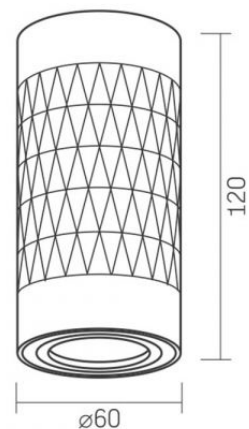

VIDEX®

VIDEX-GU10-TREVOR-WHITE

INDEX: VL-SPF03A-SPW

We reserve the right to make technical changes. The data contained in this material is not legally binding.

Allegro opt Sp. z o.o., ul. Mierzeja Wiślana 11,
30-732 Krakow, Poland.