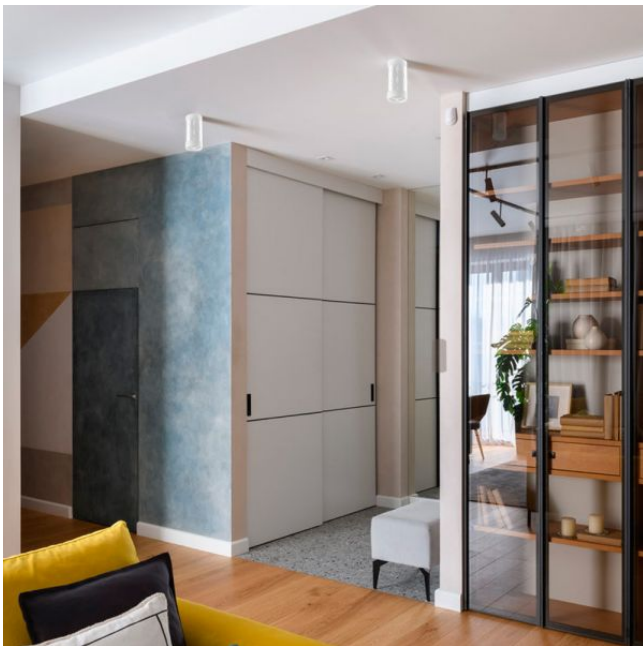

VIDEX®

VIDEX-GU10-TREVOR-WHITE

INDEX: VL-SPF03A-SPW

We reserve the right to make technical changes. The data contained in this material is not legally binding.

Allegro opt Sp. z o.o., ul. Mierzeja Wiślana 11,
30-732 Krakow, Poland.