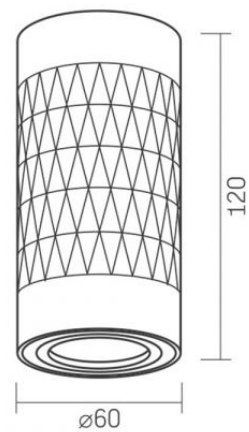

INDEX: VL-SPF03A-SPW

Housing material Aluminum

Dimensions

EAN	4820246482066
Height	120 mm
Width	60 mm
Depth	60 mm
Outer box	20 pcs.

VIDEX®

VIDEX-GU10-TREVOR-WHITE

INDEX: VL-SPF03A-SPW

We reserve the right to make technical changes. The data contained in this material is not legally binding.