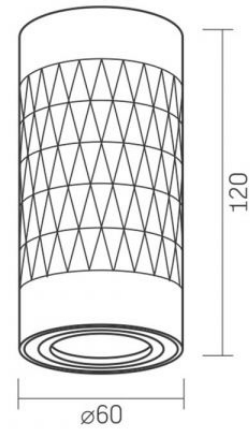

VIDEX®

VIDEX-GU10-TREVOR-WHITE

INDEX: VL-SPF03A-SPW

We reserve the right to make technical changes. The data contained in this material is not legally binding.

Allegro opt Sp. z o.o., ul. Mierzeja Wiślana 11,
30-732 Krakow, Poland.