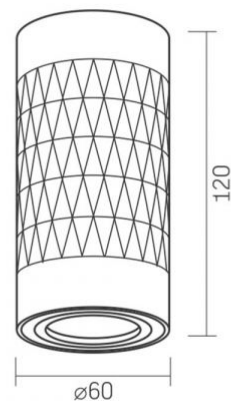

INDEX: VL-SPF03A-SPW

We reserve the right to make technical changes. The data contained in this material is not legally binding.

Allegro opt Sp. z o.o., ul. Mierzeja Wiślana 11,
30-732 Krakow, Poland.

The product must be used indoors

Protection against electric shock class I. A product in which the means of protection against electric shock, in addition to the main insulation, is an additional protective circuit connected to the grounding of the power supply network

— The product withstands a medium impact (e.g., from a blunt object)

— Operating temperatures range

— The product does not contain mercury

— Class of protection against dust and moisture. Protection against solid objects larger than 12 mm; no protection against moisture