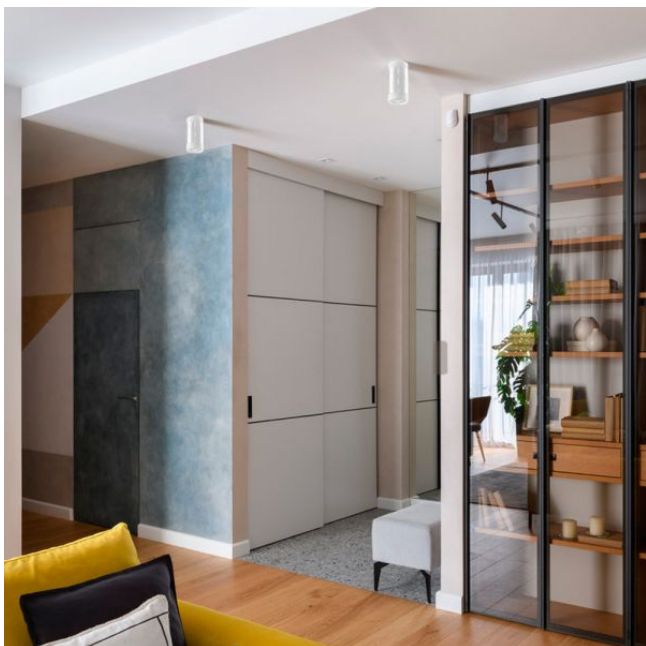

VIDEX®

VIDEX-GU10-TREVOR-WHITE

INDEX: VL-SPF03A-SPW

We reserve the right to make technical changes. The data contained in this material is not legally binding.

Allegro opt Sp. z o.o., ul. Mierzeja Wiślana 11,
30-732 Krakow, Poland.