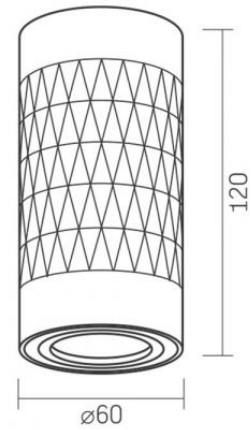

VIDEX®

VIDEX-GU10-TREVOR-BW

INDEX: VL-SPF03A-SPB

We reserve the right to make technical changes. The data contained in this material is not legally binding.

Allegro opt Sp. z o.o., ul. Mierzeja Wiślana 11,
30-732 Krakow, Poland.