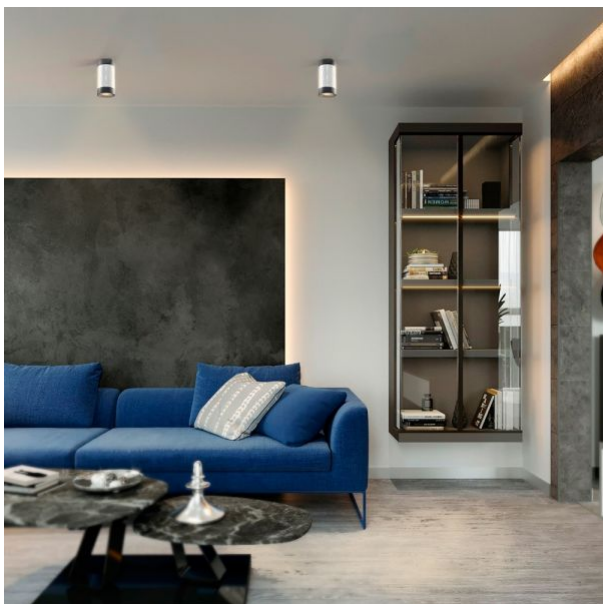

INDEX: VL-SPF03A-SPB

We reserve the right to make technical changes. The data contained in this material is not legally binding.

Allegro opt Sp. z o.o., ul. Mierzeja Wiślana 11,
30-732 Krakow, Poland.

The product must be used indoors

Protection against electric shock class I. A product in which the means of protection against electric shock, in addition to the main insulation, is an additional protective circuit connected to the grounding of the power supply network

IK07

The product withstands a medium impact (e.g., from a blunt object)

-20° +40°C

Operating temperatures range

Free

The product does not contain mercury

IP20

Class of protection against dust and moisture. Protection against solid objects larger than 12 mm; no protection against moisture