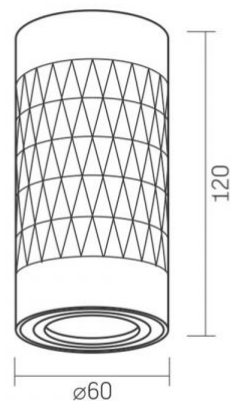

INDEX: VL-SPF03A-SPB

We reserve the right to make technical changes. The data contained in this material is not legally binding.

Allegro opt Sp. z o.o., ul. Mierzeja Wiślana 11,
30-732 Krakow, Poland.

The product must be used indoors

Protection against electric shock class I. A product in which the means of protection against electric shock, in addition to the main insulation, is an additional protective circuit connected to the grounding of the power supply network

IK07

— The product withstands a medium impact (e.g., from a blunt object)

-20° +40°C

— Operating temperatures range

Free

— The product does not contain mercury

IP20

— Class of protection against dust and moisture. Protection against solid objects larger than 12 mm; no protection against moisture