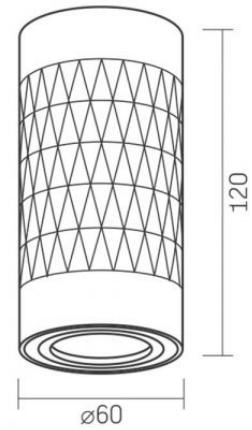

VIDEX®

VIDEX-GU10-TREVOR-BW

INDEX: VL-SPF03A-SPB

We reserve the right to make technical changes. The data contained in this material is not legally binding.

Allegro opt Sp. z o.o., ul. Mierzeja Wiślana 11,
30-732 Krakow, Poland.