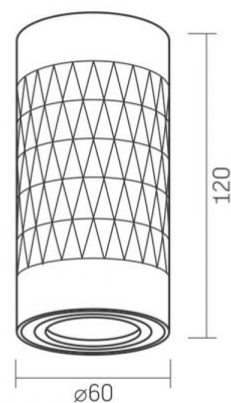

INDEX: VL-SPF03A-SPB

We reserve the right to make technical changes. The data contained in this material is not legally binding.

Allegro opt Sp. z o.o., ul. Mierzeja Wiślana 11,
30-732 Krakow, Poland.

The product must be used indoors

Protection against electric shock class I. A product in which the means of protection against electric shock, in addition to the main insulation, is an additional protective circuit connected to the grounding of the power supply network

IK07

The product withstands a medium impact (e.g., from a blunt object)

-20° +40°C

Operating temperatures range

Free

The product does not contain mercury

IP20

Class of protection against dust and moisture. Protection against solid objects larger than 12 mm; no protection against moisture