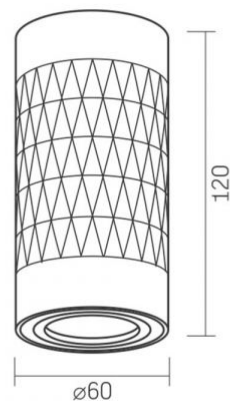

INDEX: VL-SPF03A-SPB

We reserve the right to make technical changes. The data contained in this material is not legally binding.

Allegro opt Sp. z o.o., ul. Mierzeja Wiślana 11,
30-732 Krakow, Poland.

The product must be used indoors

Protection against electric shock class I. A product in which the means of protection against electric shock, in addition to the main insulation, is an additional protective circuit connected to the grounding of the power supply network

IK07

The product withstands a medium impact (e.g., from a blunt object)

-20° +40°C

Operating temperatures range

Free

The product does not contain mercury

IP20

Class of protection against dust and moisture. Protection against solid objects larger than 12 mm; no protection against moisture