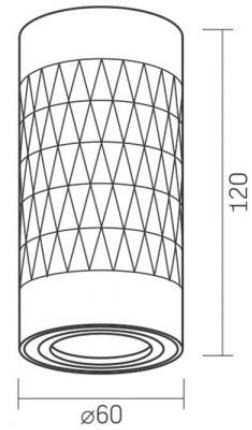

VIDEX®

VIDEX-GU10-TREVOR-BW

INDEX: VL-SPF03A-SPB

We reserve the right to make technical changes. The data contained in this material is not legally binding.

Allegro Opt Sp. z o.o., Handlowa 23, 05-120 Legionowo, Poland.