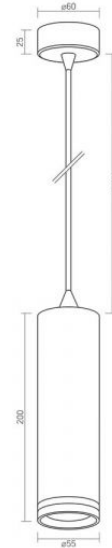

The body of the lamp is made of aluminum - a light and durable metal that is not subject to corrosion. The surface of the case is covered with matte paint with a sandy texture, resistant to small scratches.

INDEX: VL-SPF05D-B

Dimensions

EAN	4820246482080
Height	200 mm
Width	55 mm
Depth	55 mm
Outer box	20 pcs.

VIDEX[®]**VIDEX-GU10-TATUM-BLACK****INDEX: VL-SPF05D-B**

We reserve the right to make technical changes. The data contained in this material is not legally binding.