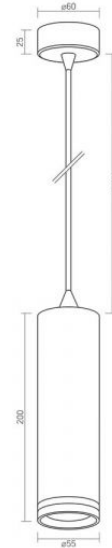

VIDEX®

VIDEX-GU10-TATUM-BLACK

INDEX: VL-SPF05D-B

We reserve the right to make technical changes. The data contained in this material is not legally binding.

Allegro opt Sp. z o.o., ul. Mierzeja Wiślana 11,
30-732 Krakow, Poland.