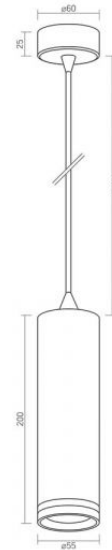

## TECHNICAL CARD

Pendant spotlight luminaire

## WARRANTY 2 YEARS

The body of the lamp is made of aluminum - a light and durable metal that is not subject to corrosion. The surface of the case is covered with matte paint with a sandy texture, resistant to small scratches.

## VIDEX-GU10-TATUM-BLACK

### Dimensions

<b>EAN</b>	4820246482080
<b>Height</b>	200 mm
<b>Width</b>	55 mm
<b>Depth</b>	55 mm
<b>Outer box</b>	20 pcs.

**VIDEX<sup>®</sup>****VIDEX-GU10-TATUM-BLACK****INDEX: VL-SPF05D-B**

We reserve the right to make technical changes. The data contained in this material is not legally binding.