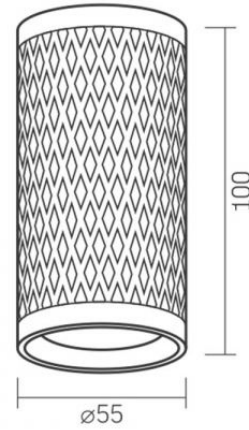

VIDEX®

VIDEX-GU10-TALEN-WHITE

INDEX: VL-SPF02A-WP

We reserve the right to make technical changes. The data contained in this material is not legally binding.

Allegro opt Sp. z o.o., ul. Mierzeja Wiślana 11,
30-732 Krakow, Poland.