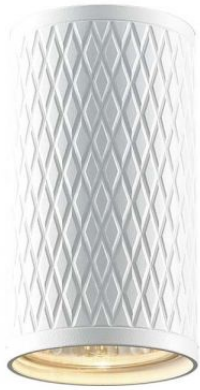

VIDEX®

VIDEX-GU10-TALEN-WHITE

INDEX: VL-SPF02A-WP

We reserve the right to make technical changes. The data contained in this material is not legally binding.

Allegro opt Sp. z o.o., ul. Mierzeja Wiślana 11,
30-732 Krakow, Poland.