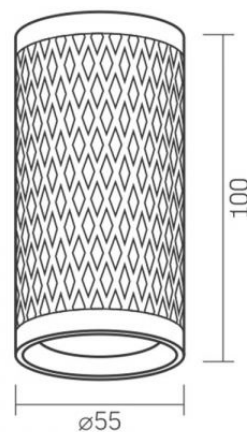

VIDEX®

VIDEX-GU10-TALEN-WHITE

INDEX: VL-SPF02A-WP

We reserve the right to make technical changes. The data contained in this material is not legally binding.

Allegro Opt Sp. z o.o., Handlowa 23, 05-120 Legionowo, Poland.