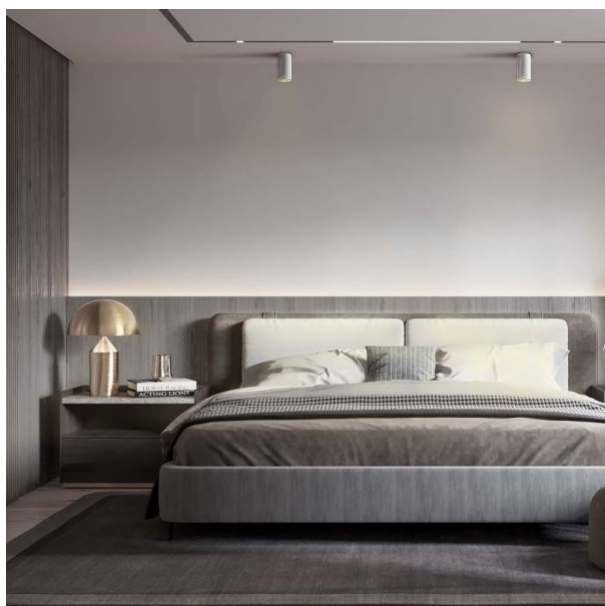

VIDEX®

VIDEX-GU10-TALEN-WHITE

INDEX: VL-SPF02A-WP

We reserve the right to make technical changes. The data contained in this material is not legally binding.

Allegro opt Sp. z o.o., ul. Mierzeja Wiślana 11,
30-732 Krakow, Poland.

The product must be used indoors

Protection against electric shock class I. A product in which the means of protection against electric shock, in addition to the main insulation, is an additional protective circuit connected to the grounding of the power supply network

IK07

— The product withstands a medium impact (e.g., from a blunt object)

-20° +40°C

— Operating temperatures range

Free

— The product does not contain mercury

IP20

— Class of protection against dust and moisture. Protection against solid objects larger than 12 mm; no protection against moisture