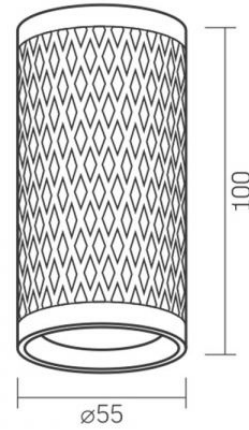

### INDEX: VL-SPF02A-WP

Ingress protection	IP20
Housing material	Aluminum

### Dimensions

EAN	4820246482004
Height	100 mm
Width	55 mm
Depth	55 mm
Outer box	20 pcs.

**VIDEX<sup>®</sup>****VIDEX-GU10-TALEN-WHITE****INDEX: VL-SPF02A-WP**

We reserve the right to make technical changes. The data contained in this material is not legally binding.