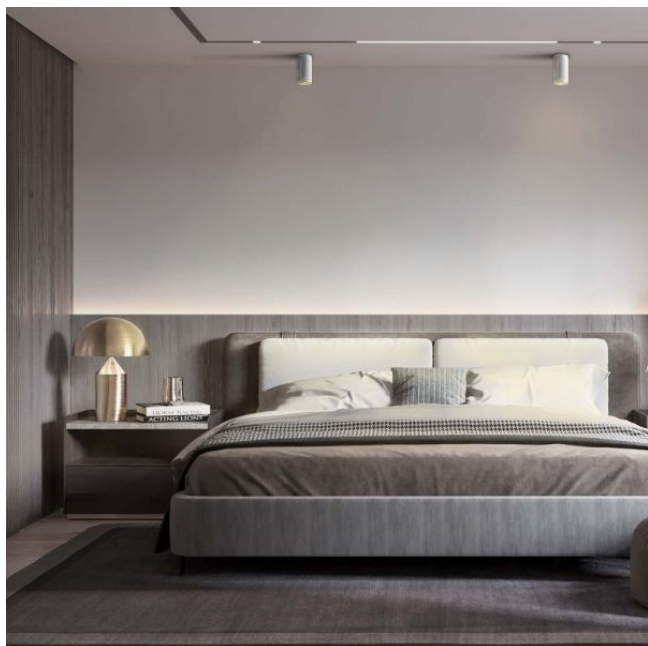

VIDEX®

VIDEX-GU10-TALEN-WHITE

INDEX: VL-SPF02A-WP

We reserve the right to make technical changes. The data contained in this material is not legally binding.

Allegro Opt Sp. z o.o., Handlowa 23, 05-120 Legionowo, Poland.