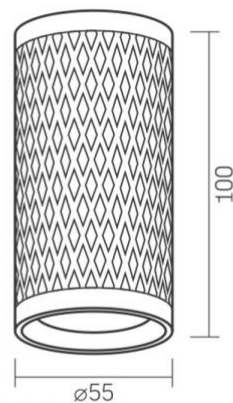

VIDEX®

VIDEX-GU10-TALEN-WHITE

INDEX: VL-SPF02A-WP

We reserve the right to make technical changes. The data contained in this material is not legally binding.

Allegro opt Sp. z o.o., ul. Mierzeja Wiślana 11,
30-732 Krakow, Poland.

The product must be used indoors

Protection against electric shock class I. A product in which the means of protection against electric shock, in addition to the main insulation, is an additional protective circuit connected to the grounding of the power supply network

IK07

— The product withstands a medium impact (e.g., from a blunt object)

-20° +40°C

— Operating temperatures range

Free

— The product does not contain mercury

IP20

— Class of protection against dust and moisture. Protection against solid objects larger than 12 mm; no protection against moisture