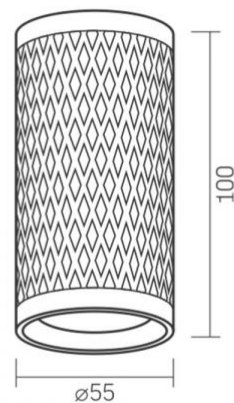

VIDEX®

VIDEX-GU10-TALEN-WHITE

INDEX: VL-SPF02A-WP

We reserve the right to make technical changes. The data contained in this material is not legally binding.

Allegro opt Sp. z o.o., ul. Mierzeja Wiślana 11,
30-732 Krakow, Poland.

The product must be used indoors

Protection against electric shock class I. A product in which the means of protection against electric shock, in addition to the main insulation, is an additional protective circuit connected to the grounding of the power supply network

IK07

— The product withstands a medium impact (e.g., from a blunt object)

-20° +40°C

— Operating temperatures range

Free

— The product does not contain mercury

IP20

— Class of protection against dust and moisture. Protection against solid objects larger than 12 mm; no protection against moisture