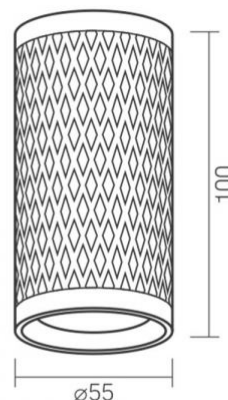

Outer box	20 pcs.
------------------	---------

Height	100 mm
---------------	--------

Width	55 mm
--------------	-------

Depth	55 mm
--------------	-------

VIDEX®

VIDEX-GU10-TALEN-BLACK

INDEX: VL-SPF02A-BP

We reserve the right to make technical changes. The data contained in this material is not legally binding.