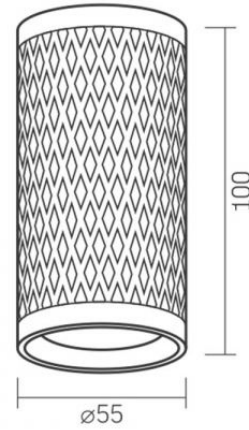

### INDEX: VL-SPF02A-BP

<b>Ingress protection</b>	IP20
<b>Housing material</b>	Aluminum

### Dimensions

<b>EAN</b>	4820246482011
<b>Height</b>	100 mm
<b>Width</b>	55 mm
<b>Depth</b>	55 mm
<b>Outer box</b>	20 pcs.

**VIDEX**<sup>®</sup>

VIDEX-GU10-TALEN-BLACK

**INDEX: VL-SPF02A-BP**

We reserve the right to make technical changes. The data contained in this material is not legally binding.