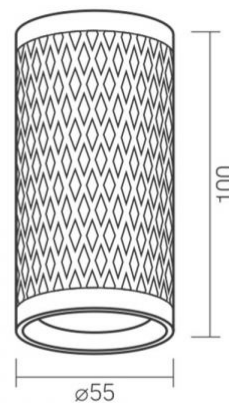

VIDEX®

VIDEX-GU10-TALEN-BLACK

INDEX: VL-SPF02A-BP

We reserve the right to make technical changes. The data contained in this material is not legally binding.

Allegro opt Sp. z o.o., ul. Mierzeja Wiślana 11,
30-732 Krakow, Poland.

The product must be used indoors

Protection against electric shock class I. A product in which the means of protection against electric shock, in addition to the main insulation, is an additional protective circuit connected to the grounding of the power supply network

IK07

— The product withstands a medium impact (e.g., from a blunt object)

-20° +40°C

— Operating temperatures range

Free

— The product does not contain mercury

IP20

— Class of protection against dust and moisture. Protection against solid objects larger than 12 mm; no protection against moisture