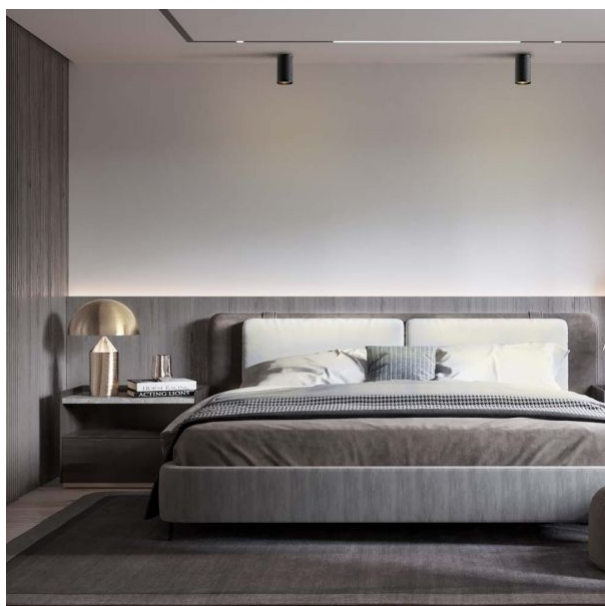

VIDEX®

VIDEX-GU10-TALEN-BLACK

INDEX: VL-SPF02A-BP

We reserve the right to make technical changes. The data contained in this material is not legally binding.

Allegro opt Sp. z o.o., ul. Mierzeja Wiślana 11,
30-732 Krakow, Poland.

The product must be used indoors

Protection against electric shock class I. A product in which the means of protection against electric shock, in addition to the main insulation, is an additional protective circuit connected to the grounding of the power supply network

IK07

— The product withstands a medium impact (e.g., from a blunt object)

-20° +40°C

— Operating temperatures range

Free

— The product does not contain mercury

IP20

— Class of protection against dust and moisture. Protection against solid objects larger than 12 mm; no protection against moisture