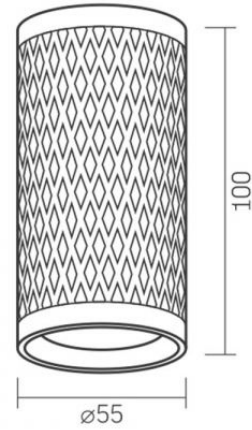

VIDEX®

VIDEX-GU10-TALEN-BLACK

INDEX: VL-SPF02A-BP

We reserve the right to make technical changes. The data contained in this material is not legally binding.

Allegro opt Sp. z o.o., ul. Mierzeja Wiślana 11,
30-732 Krakow, Poland.