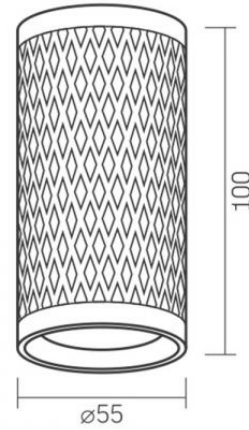

VIDEX®

VIDEX-GU10-TALEN-BLACK

INDEX: VL-SPF02A-BP

We reserve the right to make technical changes. The data contained in this material is not legally binding.

Allegro opt Sp. z o.o., ul. Mierzeja Wiślana 11,
30-732 Krakow, Poland.