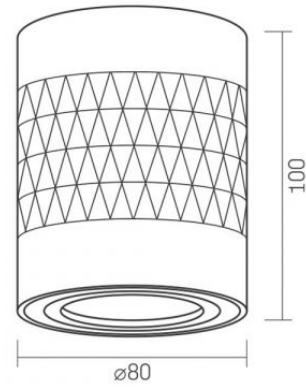

VIDEX®

VIDEX-GU10-STANLEY-WHITE

INDEX: VL-SPF04A-WPW

We reserve the right to make technical changes. The data contained in this material is not legally binding.

Allegro opt Sp. z o.o., ul. Mierzeja Wiślana 11,
30-732 Krakow, Poland.