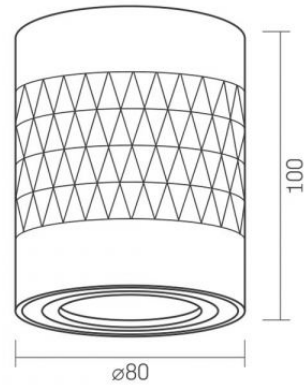

VIDEX®

VIDEX-GU10-STANLEY-WHITE

INDEX: VL-SPF04A-WPW

We reserve the right to make technical changes. The data contained in this material is not legally binding.

Allegro Opt Sp. z o.o., Handlowa 23, 05-120 Legionowo, Poland.