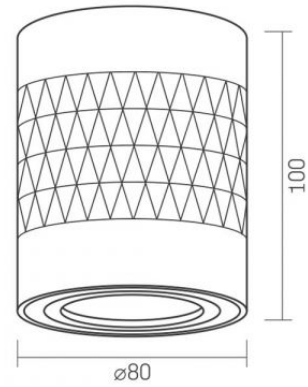

VIDEX®

VIDEX-GU10-STANLEY-BLACK

INDEX: VL-SPF04A-BPB

We reserve the right to make technical changes. The data contained in this material is not legally binding.

Allegro Opt Sp. z o.o., Handlowa 23, 05-120 Legionowo, Poland.