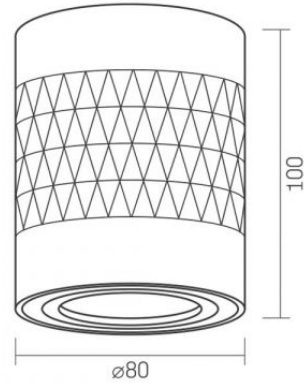

VIDEX®

VIDEX-GU10-STANLEY-BLACK

INDEX: VL-SPF04A-BPB

We reserve the right to make technical changes. The data contained in this material is not legally binding.

Allegro opt Sp. z o.o., ul. Mierzeja Wiślana 11,
30-732 Krakow, Poland.