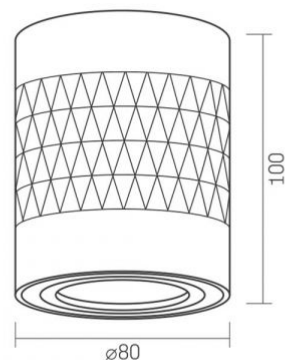

Dimensions

| | |
|------------|---------------|
| EAN | 4820246481953 |
|------------|---------------|

| | |
|---------------|--------|
| Height | 100 mm |
|---------------|--------|

| | |
|------------------|---------|
| Outer box | 20 pcs. |
|------------------|---------|

| | |
|--------------|-------|
| Width | 80 mm |
|--------------|-------|

| | |
|--------------|-------|
| Depth | 80 mm |
|--------------|-------|

VIDEX®

VIDEX-GU10-STANLEY-BLACK

INDEX: VL-SPF04A-BPB

We reserve the right to make technical changes. The data contained in this material is not legally binding.