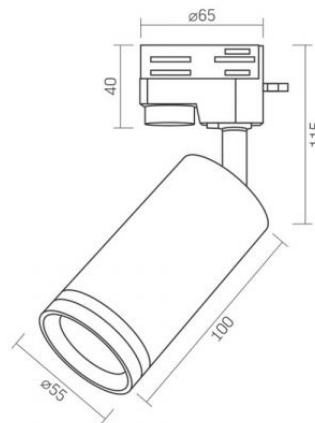

VIDEX®

VIDEX-GU10-SKOT-WHITE

INDEX: VL-SPF05C-W

We reserve the right to make technical changes. The data contained in this material is not legally binding.

Allegro Opt Sp. z o.o., Handlowa 23, 05-120 Legionowo, Poland.