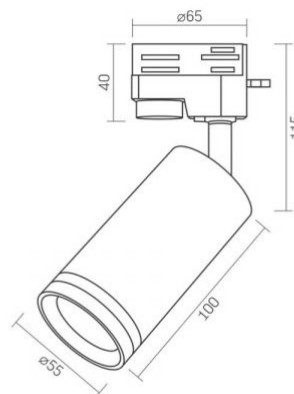

INDEX: VL-SPF05C-W

We reserve the right to make technical changes. The data contained in this material is not legally binding.

Allegro opt Sp. z o.o., ul. Mierzeja Wiślana 11,
30-732 Krakow, Poland.

The product must be used indoors

Protection against electric shock class I. A product in which the means of protection against electric shock, in addition to the main insulation, is an additional protective circuit connected to the grounding of the power supply network

IK07

The product withstands a medium impact (e.g., from a blunt object)

-20° +40°C

Operating temperatures range

Free

The product does not contain mercury

IP20

Class of protection against dust and moisture. Protection against solid objects larger than 12 mm; no protection against moisture