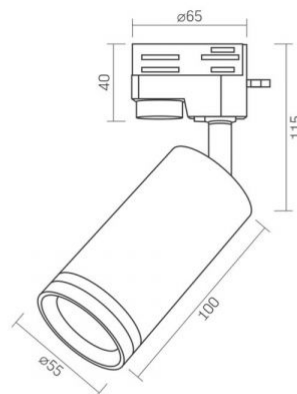

INDEX: VL-SPF05C-W

We reserve the right to make technical changes. The data contained in this material is not legally binding.

Allegro opt Sp. z o.o., ul. Mierzeja Wiślana 11,
30-732 Krakow, Poland.

The product must be used indoors

Protection against electric shock class I. A product in which the means of protection against electric shock, in addition to the main insulation, is an additional protective circuit connected to the grounding of the power supply network

IK07

— The product withstands a medium impact (e.g., from a blunt object)

-20° +40°C

— Operating temperatures range

Free

— The product does not contain mercury

IP20

— Class of protection against dust and moisture. Protection against solid objects larger than 12 mm; no protection against moisture