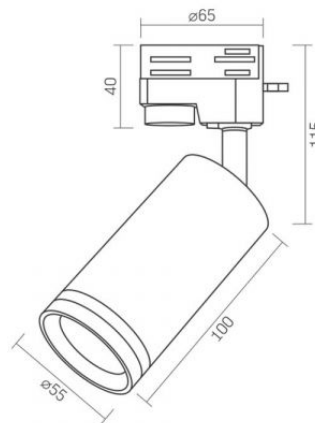

VIDEX®

VIDEX-GU10-SKOT-WHITE

INDEX: VL-SPF05C-W

We reserve the right to make technical changes. The data contained in this material is not legally binding.

Allegro opt Sp. z o.o., ul. Mierzeja Wiślana 11,
30-732 Krakow, Poland.