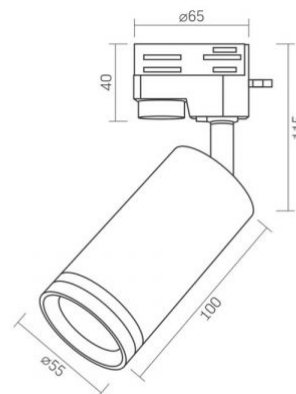

INDEX: VL-SPF05C-B

We reserve the right to make technical changes. The data contained in this material is not legally binding.

Allegro opt Sp. z o.o., ul. Mierzeja Wiślana 11,
30-732 Krakow, Poland.

The product must be used indoors

Protection against electric shock class I. A product in which the means of protection against electric shock, in addition to the main insulation, is an additional protective circuit connected to the grounding of the power supply network

IK07

— The product withstands a medium impact (e.g., from a blunt object)

-20° +40°C

— Operating temperatures range

Free

— The product does not contain mercury

IP20

— Class of protection against dust and moisture. Protection against solid objects larger than 12 mm; no protection against moisture