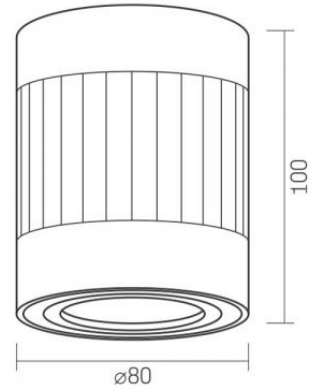

VIDEX®

VIDEX-GU10-PAUL-WHITE

INDEX: VL-SPF04A-WFW

We reserve the right to make technical changes. The data contained in this material is not legally binding.

Allegro opt Sp. z o.o., ul. Mierzeja Wiślana 11,
30-732 Krakow, Poland.