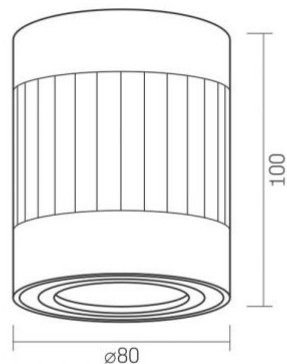

VIDEX®

VIDEX-GU10-PAUL-WHITE

INDEX: VL-SPF04A-WFW

We reserve the right to make technical changes. The data contained in this material is not legally binding.

Allegro opt Sp. z o.o., ul. Mierzeja Wiślana 11,
30-732 Krakow, Poland.

The product must be used indoors

Protection against electric shock class I. A product in which the means of protection against electric shock, in addition to the main insulation, is an additional protective circuit connected to the grounding of the power supply network

IK07

— The product withstands a medium impact (e.g., from a blunt object)

-20° +40°C

— Operating temperatures range

Free

— The product does not contain mercury

IP20

— Class of protection against dust and moisture. Protection against solid objects larger than 12 mm; no protection against moisture