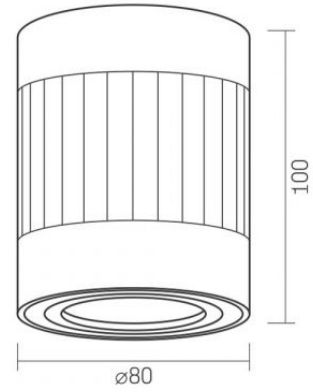

VIDEX®

VIDEX-GU10-PAUL-WHITE

INDEX: VL-SPF04A-WFW

We reserve the right to make technical changes. The data contained in this material is not legally binding.

Allegro Opt Sp. z o.o., Handlowa 23, 05-120 Legionowo, Poland.