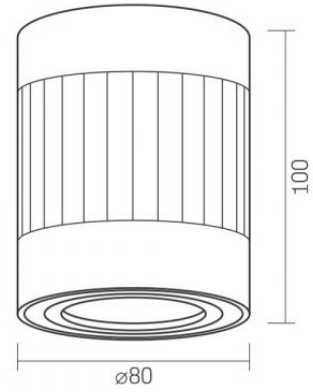

VIDEX®

VIDEX-GU10-PAUL-WHITE

INDEX: VL-SPF04A-WFW

We reserve the right to make technical changes. The data contained in this material is not legally binding.

Allegro opt Sp. z o.o., ul. Mierzeja Wiślana 11,
30-732 Krakow, Poland.