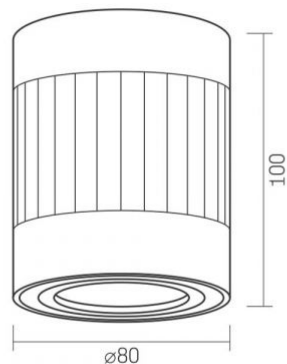

Dimensions

| | |
|------------|---------------|
| EAN | 4820246481977 |
|------------|---------------|

| | |
|---------------|--------|
| Height | 100 mm |
|---------------|--------|

| | |
|------------------|---------|
| Outer box | 20 pcs. |
|------------------|---------|

| | |
|--------------|-------|
| Width | 80 mm |
|--------------|-------|

| | |
|--------------|-------|
| Depth | 80 mm |
|--------------|-------|

INDEX: VL-SPF04A-WFW

We reserve the right to make technical changes. The data contained in this material is not legally binding.