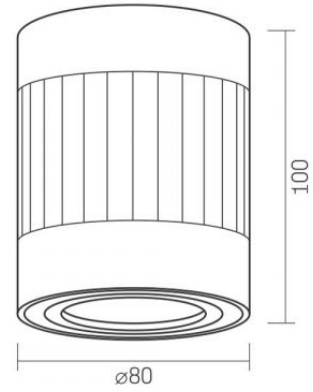

### INDEX: VL-SPF04A-WFW

Ingress protection	IP20
Housing material	Aluminum

### Dimensions

EAN	4820246481977
Height	100 mm
Width	80 mm
Depth	80 mm
Outer box	20 pcs.

**VIDEX**<sup>®</sup>

VIDEX-GU10-PAUL-WHITE

**INDEX: VL-SPF04A-WFW**

We reserve the right to make technical changes. The data contained in this material is not legally binding.