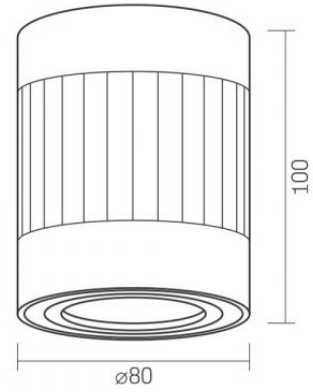

VIDEX®

VIDEX-GU10-PAUL-BLACK

INDEX: VL-SPF04A-BFB

We reserve the right to make technical changes. The data contained in this material is not legally binding.

Allegro opt Sp. z o.o., ul. Mierzeja Wiślana 11,
30-732 Krakow, Poland.