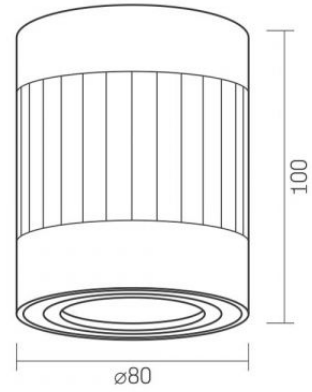

VIDEX®

VIDEX-GU10-PAUL-BLACK

INDEX: VL-SPF04A-BFB

We reserve the right to make technical changes. The data contained in this material is not legally binding.

Allegro Opt Sp. z o.o., Handlowa 23, 05-120 Legionowo, Poland.