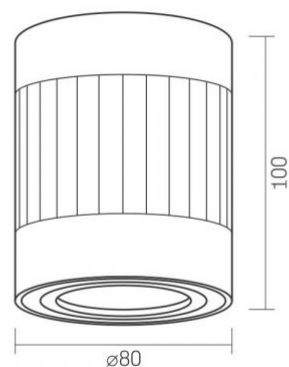

VIDEX®

VIDEX-GU10-PAUL-BLACK

INDEX: VL-SPF04A-BFB

We reserve the right to make technical changes. The data contained in this material is not legally binding.

Allegro opt Sp. z o.o., ul. Mierzeja Wiślana 11,
30-732 Krakow, Poland.

The product must be used indoors

Protection against electric shock class I. A product in which the means of protection against electric shock, in addition to the main insulation, is an additional protective circuit connected to the grounding of the power supply network

IK07

— The product withstands a medium impact (e.g., from a blunt object)

-20° +40°C

— Operating temperatures range

Free

— The product does not contain mercury

IP20

— Class of protection against dust and moisture. Protection against solid objects larger than 12 mm; no protection against moisture