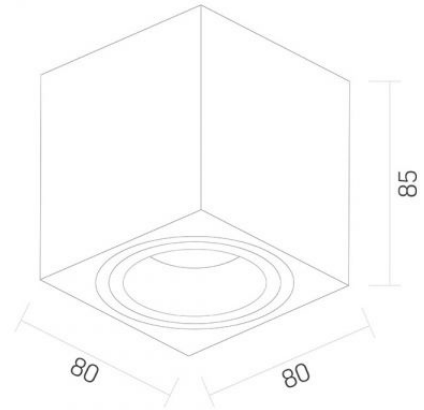

VIDEX®

VIDEX-GU10-OTTO-BLACK

INDEX: VL-SPF01-B

We reserve the right to make technical changes. The data contained in this material is not legally binding.

Allegro Opt Sp. z o.o., Handlowa 23, 05-120 Legionowo, Poland.