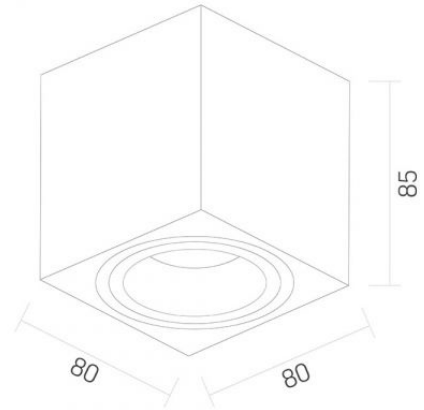

### Dimensions

EAN	4820246482028
Height	85 mm
Width	80 mm
Depth	80 mm
Outer box	20 pcs.

**VIDEX**<sup>®</sup>

VIDEX-GU10-OTTO-BLACK

**INDEX: VL-SPF01-B**

We reserve the right to make technical changes. The data contained in this material is not legally binding.