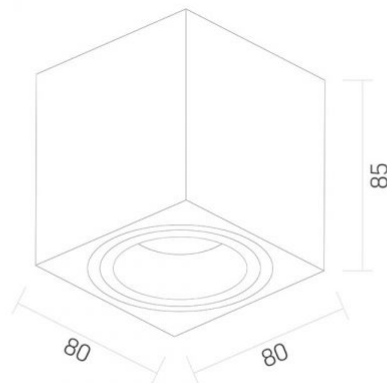

VIDEX®

VIDEX-GU10-OTTO-BLACK

INDEX: VL-SPF01-B

We reserve the right to make technical changes. The data contained in this material is not legally binding.

Allegro opt Sp. z o.o., ul. Mierzeja Wiślana 11,
30-732 Krakow, Poland.

The product must be used indoors

Protection against electric shock class I. A product in which the means of protection against electric shock, in addition to the main insulation, is an additional protective circuit connected to the grounding of the power supply network

IK07

— The product withstands a medium impact (e.g., from a blunt object)

-20° +40°C

— Operating temperatures range

Free

— The product does not contain mercury

IP20

— Class of protection against dust and moisture. Protection against solid objects larger than 12 mm; no protection against moisture