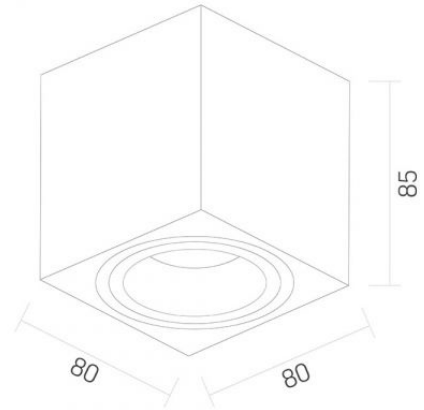

VIDEX®

VIDEX-GU10-OTTO-BLACK

INDEX: VL-SPF01-B

We reserve the right to make technical changes. The data contained in this material is not legally binding.

Allegro opt Sp. z o.o., ul. Mierzeja Wiślana 11,
30-732 Krakow, Poland.