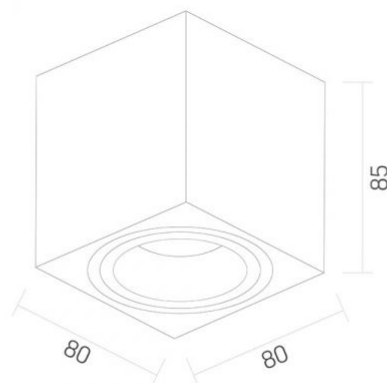

VIDEX®

VIDEX-GU10-OTTO-BLACK

INDEX: VL-SPF01-B

We reserve the right to make technical changes. The data contained in this material is not legally binding.

Allegro opt Sp. z o.o., ul. Mierzeja Wiślana 11,
30-732 Krakow, Poland.

The product must be used indoors

Protection against electric shock class I. A product in which the means of protection against electric shock, in addition to the main insulation, is an additional protective circuit connected to the grounding of the power supply network

IK07

— The product withstands a medium impact (e.g., from a blunt object)

-20° +40°C

— Operating temperatures range

Free

— The product does not contain mercury

IP20

— Class of protection against dust and moisture. Protection against solid objects larger than 12 mm; no protection against moisture