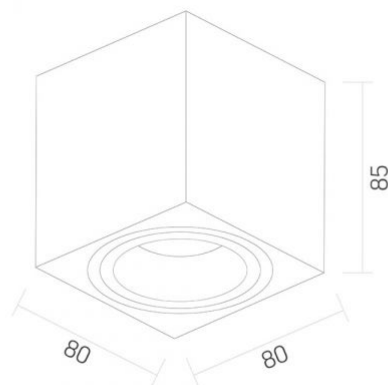

VIDEX®

VIDEX-GU10-OTTO-BLACK

INDEX: VL-SPF01-B

We reserve the right to make technical changes. The data contained in this material is not legally binding.

Allegro opt Sp. z o.o., ul. Mierzeja Wiślana 11,
30-732 Krakow, Poland.

The product must be used indoors

Protection against electric shock class I. A product in which the means of protection against electric shock, in addition to the main insulation, is an additional protective circuit connected to the grounding of the power supply network

IK07

— The product withstands a medium impact (e.g., from a blunt object)

-20° +40°C

— Operating temperatures range

Free

— The product does not contain mercury

IP20

— Class of protection against dust and moisture. Protection against solid objects larger than 12 mm; no protection against moisture