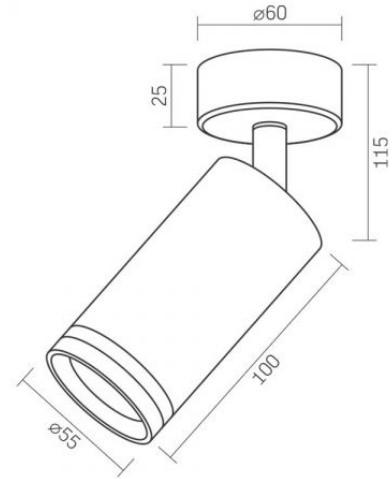

VIDEX®

VIDEX-GU10-MARTIN-WHITE

INDEX: VL-SPF05B-W

We reserve the right to make technical changes. The data contained in this material is not legally binding.

Allegro opt Sp. z o.o., ul. Mierzeja Wiślana 11,
30-732 Krakow, Poland.