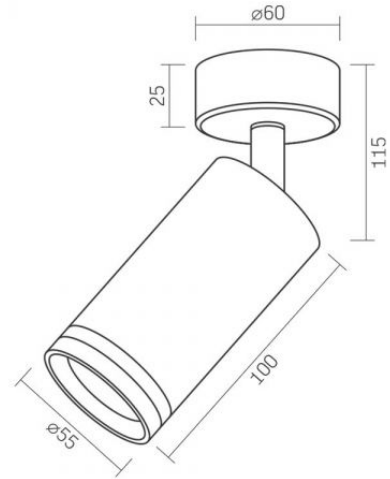

VIDEX®

VIDEX-GU10-MARTIN-BLACK

INDEX: VL-SPF05B-B

We reserve the right to make technical changes. The data contained in this material is not legally binding.

Allegro Opt Sp. z o.o., Handlowa 23, 05-120 Legionowo, Poland.