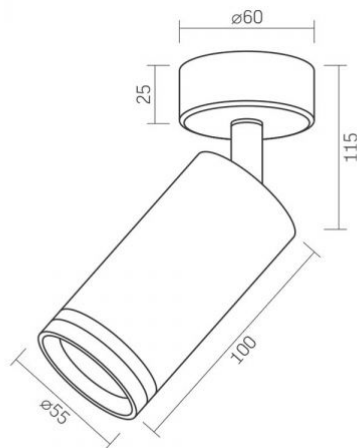

VIDEX®

VIDEX-GU10-MARTIN-BLACK

INDEX: VL-SPF05B-B

We reserve the right to make technical changes. The data contained in this material is not legally binding.

Allegro opt Sp. z o.o., ul. Mierzeja Wiślana 11,
30-732 Krakow, Poland.

The product must be used indoors

Protection against electric shock class I. A product in which the means of protection against electric shock, in addition to the main insulation, is an additional protective circuit connected to the grounding of the power supply network

IK07

— The product withstands a medium impact (e.g., from a blunt object)

-20° +40°C

— Operating temperatures range

Free

— The product does not contain mercury

IP20

— Class of protection against dust and moisture. Protection against solid objects larger than 12 mm; no protection against moisture