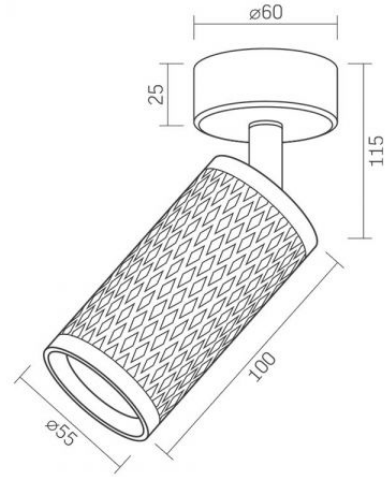

VIDEX®

VIDEX-GU10-GRANT-WHITE

INDEX: VL-SPF02B-WP

We reserve the right to make technical changes. The data contained in this material is not legally binding.

Allegro Opt Sp. z o.o., Handlowa 23, 05-120 Legionowo, Poland.