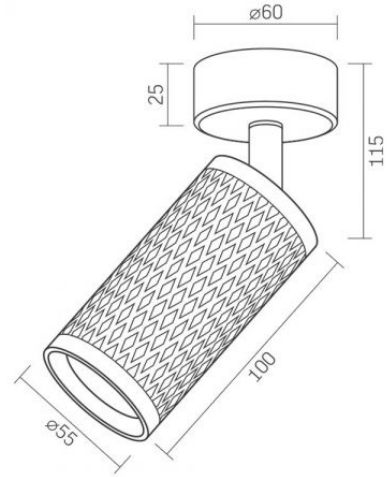

VIDEX®

VIDEX-GU10-GRANT-WHITE

INDEX: VL-SPF02B-WP

We reserve the right to make technical changes. The data contained in this material is not legally binding.

Allegro opt Sp. z o.o., ul. Mierzeja Wiślana 11,
30-732 Krakow, Poland.