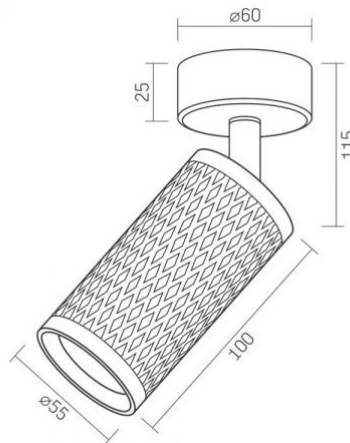

VIDEX®

VIDEX-GU10-GRANT-WHITE

INDEX: VL-SPF02B-WP

We reserve the right to make technical changes. The data contained in this material is not legally binding.

Allegro opt Sp. z o.o., ul. Mierzeja Wiślana 11,
30-732 Krakow, Poland.

The product must be used indoors

Protection against electric shock class I. A product in which the means of protection against electric shock, in addition to the main insulation, is an additional protective circuit connected to the grounding of the power supply network

IK07

The product withstands a medium impact (e.g., from a blunt object)

-20° +40°C

Operating temperatures range

Free

The product does not contain mercury

IP20

Class of protection against dust and moisture. Protection against solid objects larger than 12 mm; no protection against moisture