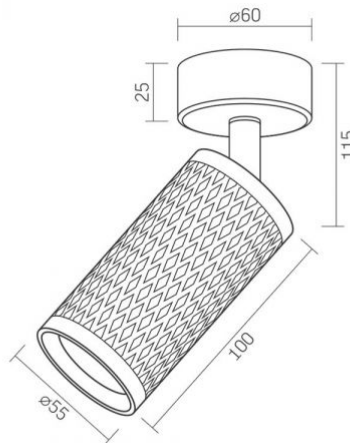

VIDEX®

VIDEX-GU10-GRANT-BLACK

INDEX: VL-SPF02B-BP

We reserve the right to make technical changes. The data contained in this material is not legally binding.

Allegro opt Sp. z o.o., ul. Mierzeja Wiślana 11,
30-732 Krakow, Poland.

The product must be used indoors

Protection against electric shock class I. A product in which the means of protection against electric shock, in addition to the main insulation, is an additional protective circuit connected to the grounding of the power supply network

IK07

The product withstands a medium impact (e.g., from a blunt object)

-20° +40°C

Operating temperatures range

Free

The product does not contain mercury

IP20

Class of protection against dust and moisture. Protection against solid objects larger than 12 mm; no protection against moisture