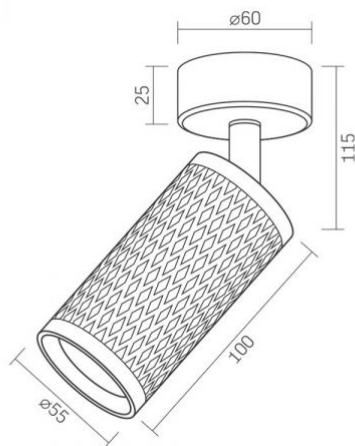

VIDEX®

VIDEX-GU10-GRANT-BLACK

INDEX: VL-SPF02B-BP

We reserve the right to make technical changes. The data contained in this material is not legally binding.

Allegro opt Sp. z o.o., ul. Mierzeja Wiślana 11,
30-732 Krakow, Poland.

The product must be used indoors

Protection against electric shock class I. A product in which the means of protection against electric shock, in addition to the main insulation, is an additional protective circuit connected to the grounding of the power supply network

IK07

The product withstands a medium impact (e.g., from a blunt object)

-20° +40°C

Operating temperatures range

Free

The product does not contain mercury

IP20

Class of protection against dust and moisture. Protection against solid objects larger than 12 mm; no protection against moisture