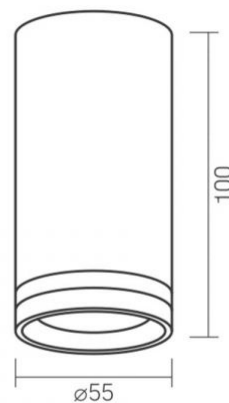

### Dimensions

<b>EAN</b>	4820246482127
------------	---------------

<b>Outer box</b>	20 pcs.
------------------	---------

<b>Height</b>	100 mm
---------------	--------

<b>Width</b>	55 mm
--------------	-------

<b>Depth</b>	55 mm
--------------	-------

INDEX: VL-SPF05A-W

We reserve the right to make technical changes. The data contained in this material is not legally binding.

Allegro opt Sp. z o.o., ul. Mierzeja Wiślana 11,  
30-732 Krakow, Poland.