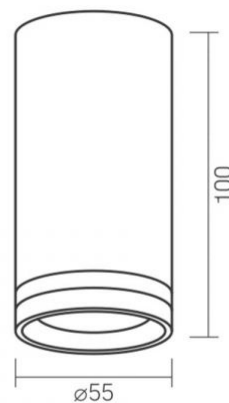

INDEX: VL-SPF05A-W

We reserve the right to make technical changes. The data contained in this material is not legally binding.

Allegro opt Sp. z o.o., ul. Mierzeja Wiślana 11,
30-732 Krakow, Poland.

The product must be used indoors

Protection against electric shock class I. A product in which the means of protection against electric shock, in addition to the main insulation, is an additional protective circuit connected to the grounding of the power supply network

IK07

— The product withstands a medium impact (e.g., from a blunt object)

-20° +40°C

— Operating temperatures range

Free

— The product does not contain mercury

IP20

— Class of protection against dust and moisture. Protection against solid objects larger than 12 mm; no protection against moisture