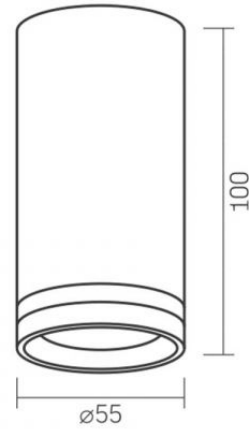

VIDEX®

VIDEX-GU10-CARMELO-WHITE

INDEX: VL-SPF05A-W

We reserve the right to make technical changes. The data contained in this material is not legally binding.

Allegro opt Sp. z o.o., ul. Mierzeja Wiślana 11,
30-732 Krakow, Poland.