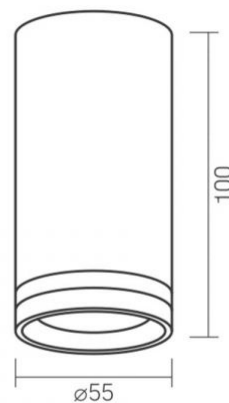

Ingress protection	IP20
Housing material	Aluminum

Dimensions

EAN	4820246482202
Height	100 mm
Outer box	20 pcs.
Width	55 mm
Depth	55 mm

VIDEX®

VIDEX-GU10-CARMELO-BLACK

INDEX: VL-SPF05A-B

We reserve the right to make technical changes. The data contained in this material is not legally binding.