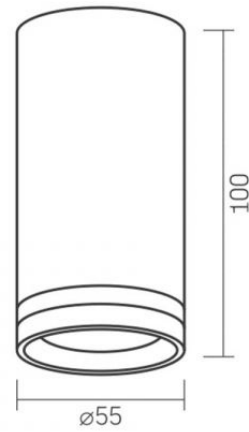

VIDEX®

VIDEX-GU10-CARMELO-BLACK

INDEX: VL-SPF05A-B

We reserve the right to make technical changes. The data contained in this material is not legally binding.

Allegro opt Sp. z o.o., ul. Mierzeja Wiślana 11,
30-732 Krakow, Poland.