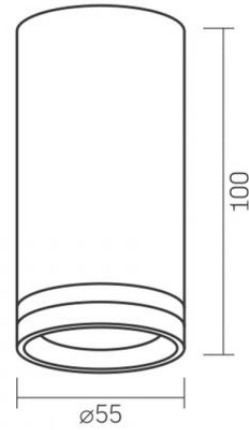

VIDEX®

VIDEX-GU10-CARMELO-BLACK

INDEX: VL-SPF05A-B

We reserve the right to make technical changes. The data contained in this material is not legally binding.

Allegro opt Sp. z o.o., ul. Mierzeja Wiślana 11,
30-732 Krakow, Poland.