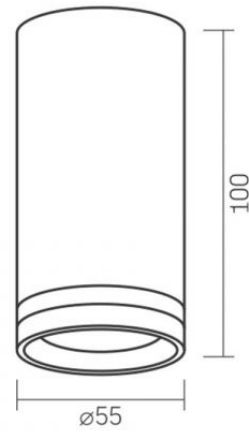

VIDEX®

VIDEX-GU10-CARMELO-BLACK

INDEX: VL-SPF05A-B

We reserve the right to make technical changes. The data contained in this material is not legally binding.

Allegro Opt Sp. z o.o., Handlowa 23, 05-120 Legionowo, Poland.