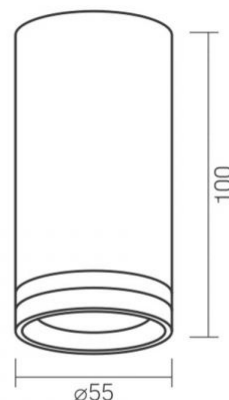

VIDEX®

VIDEX-GU10-CARMELO-BLACK

INDEX: VL-SPF05A-B

We reserve the right to make technical changes. The data contained in this material is not legally binding.

Allegro opt Sp. z o.o., ul. Mierzeja Wiślana 11,
30-732 Krakow, Poland.

The product must be used indoors

Protection against electric shock class I. A product in which the means of protection against electric shock, in addition to the main insulation, is an additional protective circuit connected to the grounding of the power supply network

IK07

— The product withstands a medium impact (e.g., from a blunt object)

-20° +40°C

— Operating temperatures range

Free

— The product does not contain mercury

IP20

— Class of protection against dust and moisture. Protection against solid objects larger than 12 mm; no protection against moisture