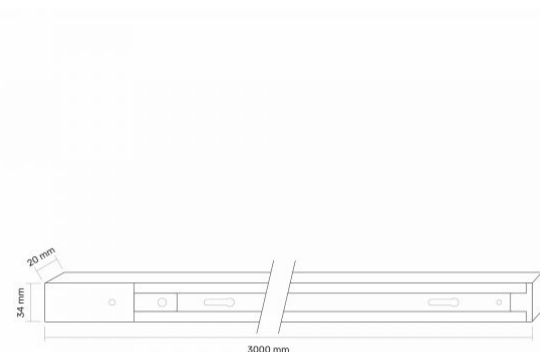

TECHNICAL CARD

1-Phase Busbar

Additional information

Housing colour	White
Housing material	Aluminum

Dimensions

EAN	5904405541623
In the package	1 pc.
Outer box	15 pcs.
Height	3000 mm
Width	34 mm
Depth	20 mm
Unit nett weight	1kg