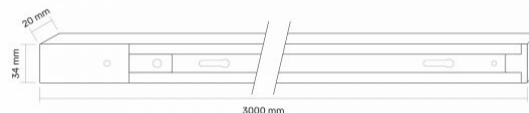

## TECHNICAL CARD

1-Phase Busbar

## Dimensions

<b>EAN</b>	5904405541623
<b>In the package</b>	1 pc.
<b>Height</b>	3000 mm
<b>Outer box</b>	15 pcs.
<b>Width</b>	34 mm
<b>Depth</b>	20 mm
<b>Unit nett weight</b>	1kg

We reserve the right to make technical changes. The data contained in this material is not legally binding.