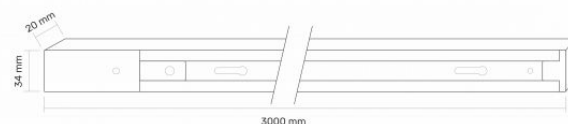

TECHNICAL CARD

1-Phase Busbar

Additional information

Housing colour	Black
Housing material	Aluminum

Dimensions

EAN	5904405541630
Height	3000 mm
Width	34 mm
Depth	20 mm
In the package	1 pc.
Outer box	15 pcs.
Unit nett weight	1kg