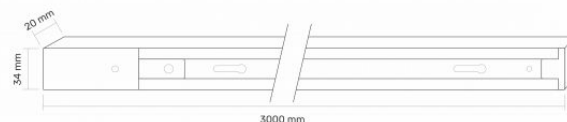

## TECHNICAL CARD

1-Phase Busbar

## Additional information

Housing colour	Black
Housing material	Aluminum

## Dimensions

EAN	5904405541630
Height	3000 mm
Width	34 mm
Depth	20 mm
Outer box	15 pcs.
Unit nett weight	1kg
In the package	1 pc.

We reserve the right to make technical changes. The data contained in this material is not legally binding.