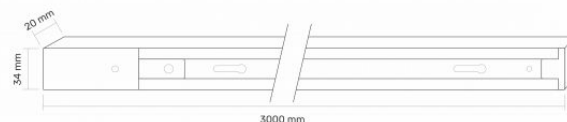

Additional information

Housing colour	Black
Housing material	Aluminum

Dimensions

EAN	5904405541630
Height	3000 mm
Width	34 mm
Depth	20 mm
Outer box	15 pcs.
Unit nett weight	1kg
In the package	1 pc.

We reserve the right to make technical changes. The data contained in this material is not legally binding.

Allegro Opt Sp. z o.o., Handlowa 23, 05-120 Legionowo, Poland.