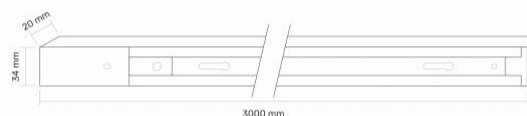

TECHNICAL CARD

1-Phase Busbar

Additional information

Housing colour	Black
Housing material	Aluminum

Dimensions

EAN	5904405541630
Height	3000 mm
Width	34 mm
Depth	20 mm
In the package	1 pc.
Outer box	15 pcs.
Unit nett weight	1kg