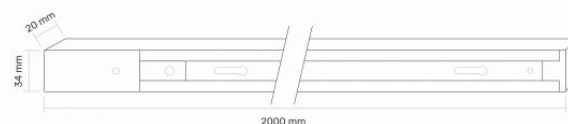

TECHNICAL CARD

1-Phase Busbar

Additional information

Housing colour	White
Housing material	Aluminum

Dimensions

EAN	5904405541609
Height	2000 mm
Width	34 mm
Depth	20 mm
Outer box	20 pcs.
Unit nett weight	700g
In the package	1 pc.