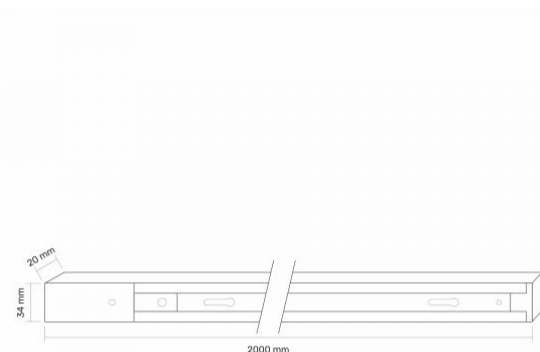

TECHNICAL CARD

1-Phase Busbar

Additional information

Housing colour	White
Housing material	Aluminum

Dimensions

EAN	5904405541609
In the package	1 pc.
Outer box	20 pcs.
Height	2000 mm
Width	34 mm
Depth	20 mm
Unit nett weight	700g