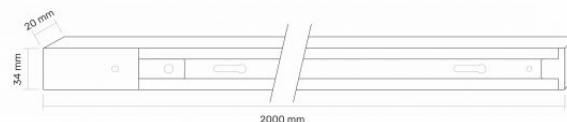

TECHNICAL CARD

1-Phase Busbar

Additional information

Housing colour	White
Housing material	Aluminum

Dimensions

EAN	5904405541609
Height	2000 mm
Width	34 mm
Depth	20 mm
Outer box	20 pcs.
Unit nett weight	700g
In the package	1 pc.