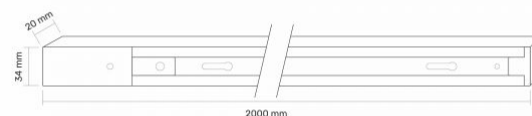

TECHNICAL CARD

1-Phase Busbar

Additional information

Housing colour	White
Housing material	Aluminum

Dimensions

EAN	5904405541609
In the package	1 pc.
Outer box	20 pcs.
Height	2000 mm
Width	34 mm
Depth	20 mm
Unit nett weight	700g