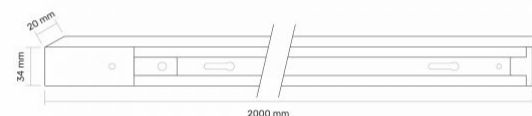

## TECHNICAL CARD

1-Phase Busbar

## Dimensions

<b>EAN</b>	5904405541609
<b>In the package</b>	1 pc.
<b>Height</b>	2000 mm
<b>Outer box</b>	20 pcs.
<b>Width</b>	34 mm
<b>Depth</b>	20 mm
<b>Unit nett weight</b>	700g

We reserve the right to make technical changes. The data contained in this material is not legally binding.