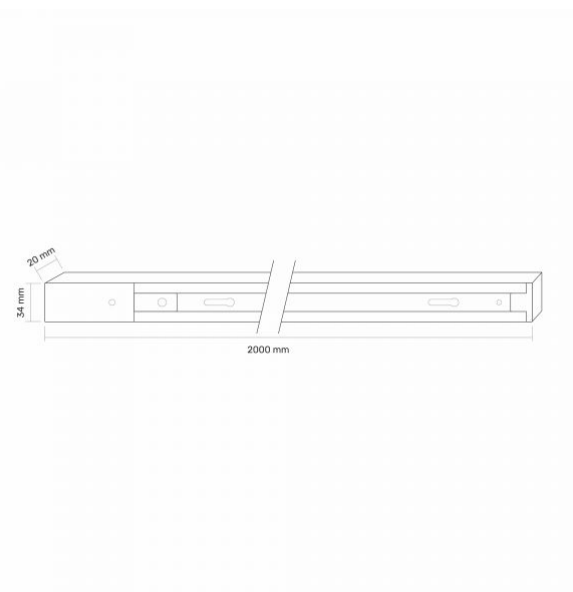

TECHNICAL CARD

1-Phase Busbar

Additional information

Housing colour	White
Housing material	Aluminum

Dimensions

EAN	5904405541609
In the package	1 pc.
Height	2000 mm
Outer box	20 pcs.
Width	34 mm
Depth	20 mm
Unit nett weight	700g