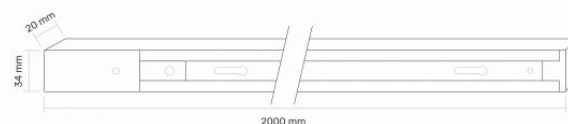

TECHNICAL CARD

1-Phase Busbar

Additional information

Housing colour	Black
Housing material	Aluminum

Dimensions

EAN	5904405541616
Height	2000 mm
Depth	20 mm
Width	34 mm
Outer box	20 pcs.
Unit nett weight	700g
In the package	1 pc.