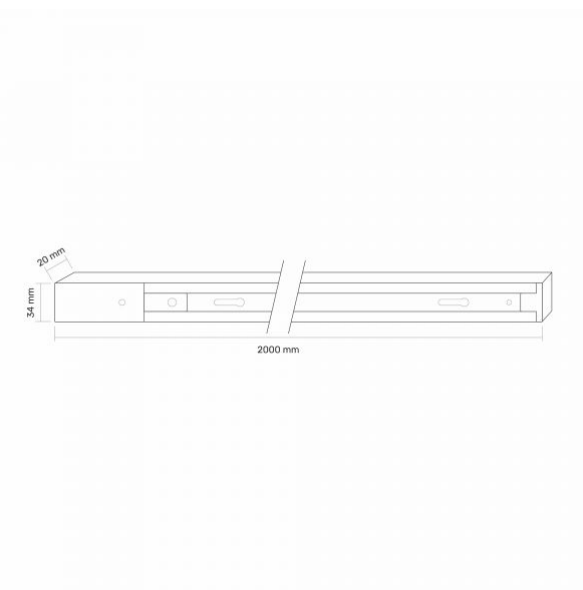

TECHNICAL CARD

1-Phase Busbar

Additional information

Housing colour	Black
Housing material	Aluminum

Dimensions

EAN	5904405541616
In the package	1 pc.
Height	2000 mm
Outer box	20 pcs.
Width	34 mm
Depth	20 mm
Unit nett weight	700g