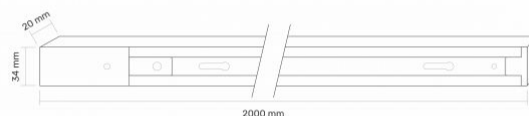

TECHNICAL CARD

1-Phase Busbar

INDEX: VLE-TRF002-B**Additional information**

Housing colour	Black
Housing material	Aluminum

Dimensions

EAN	5904405541616
Height	2000 mm
Depth	20 mm
Width	34 mm
In the package	1 pc.
Outer box	20 pcs.
Unit nett weight	700g