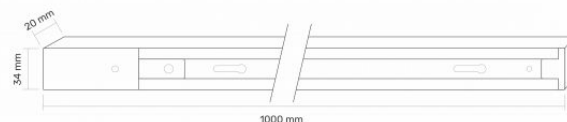

TECHNICAL CARD

1-Phase Busbar

Additional information

Housing colour	Black
Housing material	Aluminum

Dimensions

EAN	5904405541586
Height	1000 mm
Width	34 mm
Depth	20 mm
Outer box	20 pcs.
Unit nett weight	380g
In the package	1 pc.