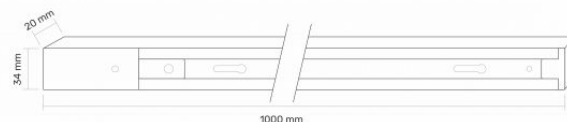

TECHNICAL CARD

1-Phase Busbar

Additional information

Housing colour	Black
Housing material	Aluminum

Dimensions

EAN	5904405541593
Height	1000 mm
Width	34 mm
Depth	20 mm
In the package	1 pc.
Outer box	20 pcs.
Unit nett weight	380g