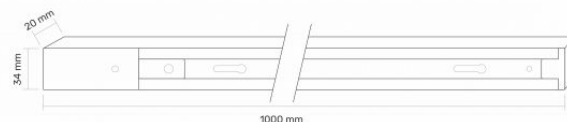

TECHNICAL CARD

1-Phase Busbar

Additional information

Housing colour	Black
Housing material	Aluminum

Dimensions

EAN	5904405541593
Height	1000 mm
Width	34 mm
Depth	20 mm
Outer box	20 pcs.
Unit nett weight	380g
In the package	1 pc.