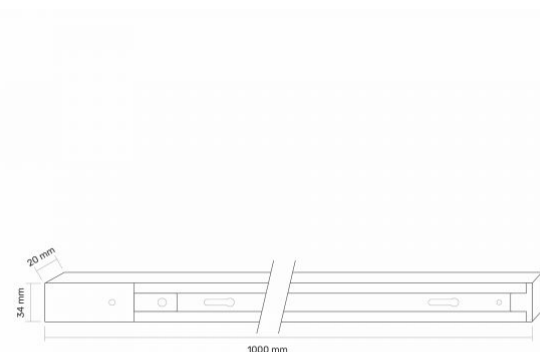

TECHNICAL CARD

1-Phase Busbar

INDEX: VLE-TRF001-B**Additional information**

Housing colour	Black
Housing material	Aluminum

Dimensions

EAN	5904405541593
In the package	1 pc.
Height	1000 mm
Outer box	20 pcs.
Width	34 mm
Depth	20 mm
Unit nett weight	380g