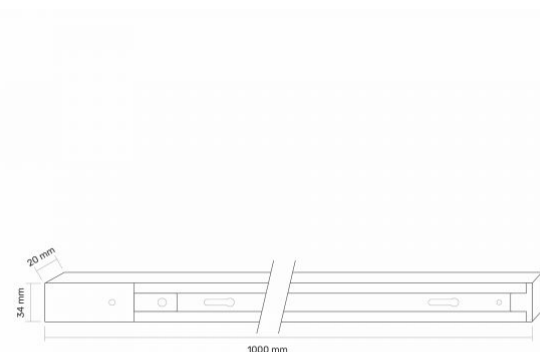

TECHNICAL CARD

1-Phase Busbar

Additional information

Housing colour	Black
Housing material	Aluminum

Dimensions

EAN	5904405541593
In the package	1 pc.
Outer box	20 pcs.
Height	1000 mm
Width	34 mm
Depth	20 mm
Unit nett weight	380g