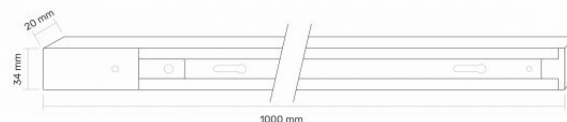

## TECHNICAL CARD

1-Phase Busbar

#### Additional information

<b>Housing colour</b>	Black
<b>Housing material</b>	Aluminum

#### Dimensions

<b>EAN</b>	5904405541593
<b>Height</b>	1000 mm
<b>Width</b>	34 mm
<b>Depth</b>	20 mm
<b>Outer box</b>	20 pcs.
<b>Unit nett weight</b>	380g
<b>In the package</b>	1 pc.

We reserve the right to make technical changes. The data contained in this material is not legally binding.