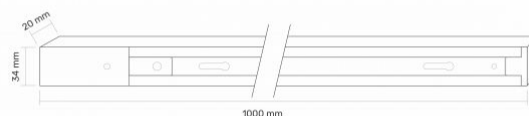

TECHNICAL CARD

1-Phase Busbar

Additional information

Housing colour	Black
Housing material	Aluminum

Dimensions

EAN	5904405541593
Height	1000 mm
Width	34 mm
Depth	20 mm
In the package	1 pc.
Outer box	20 pcs.
Unit nett weight	380g